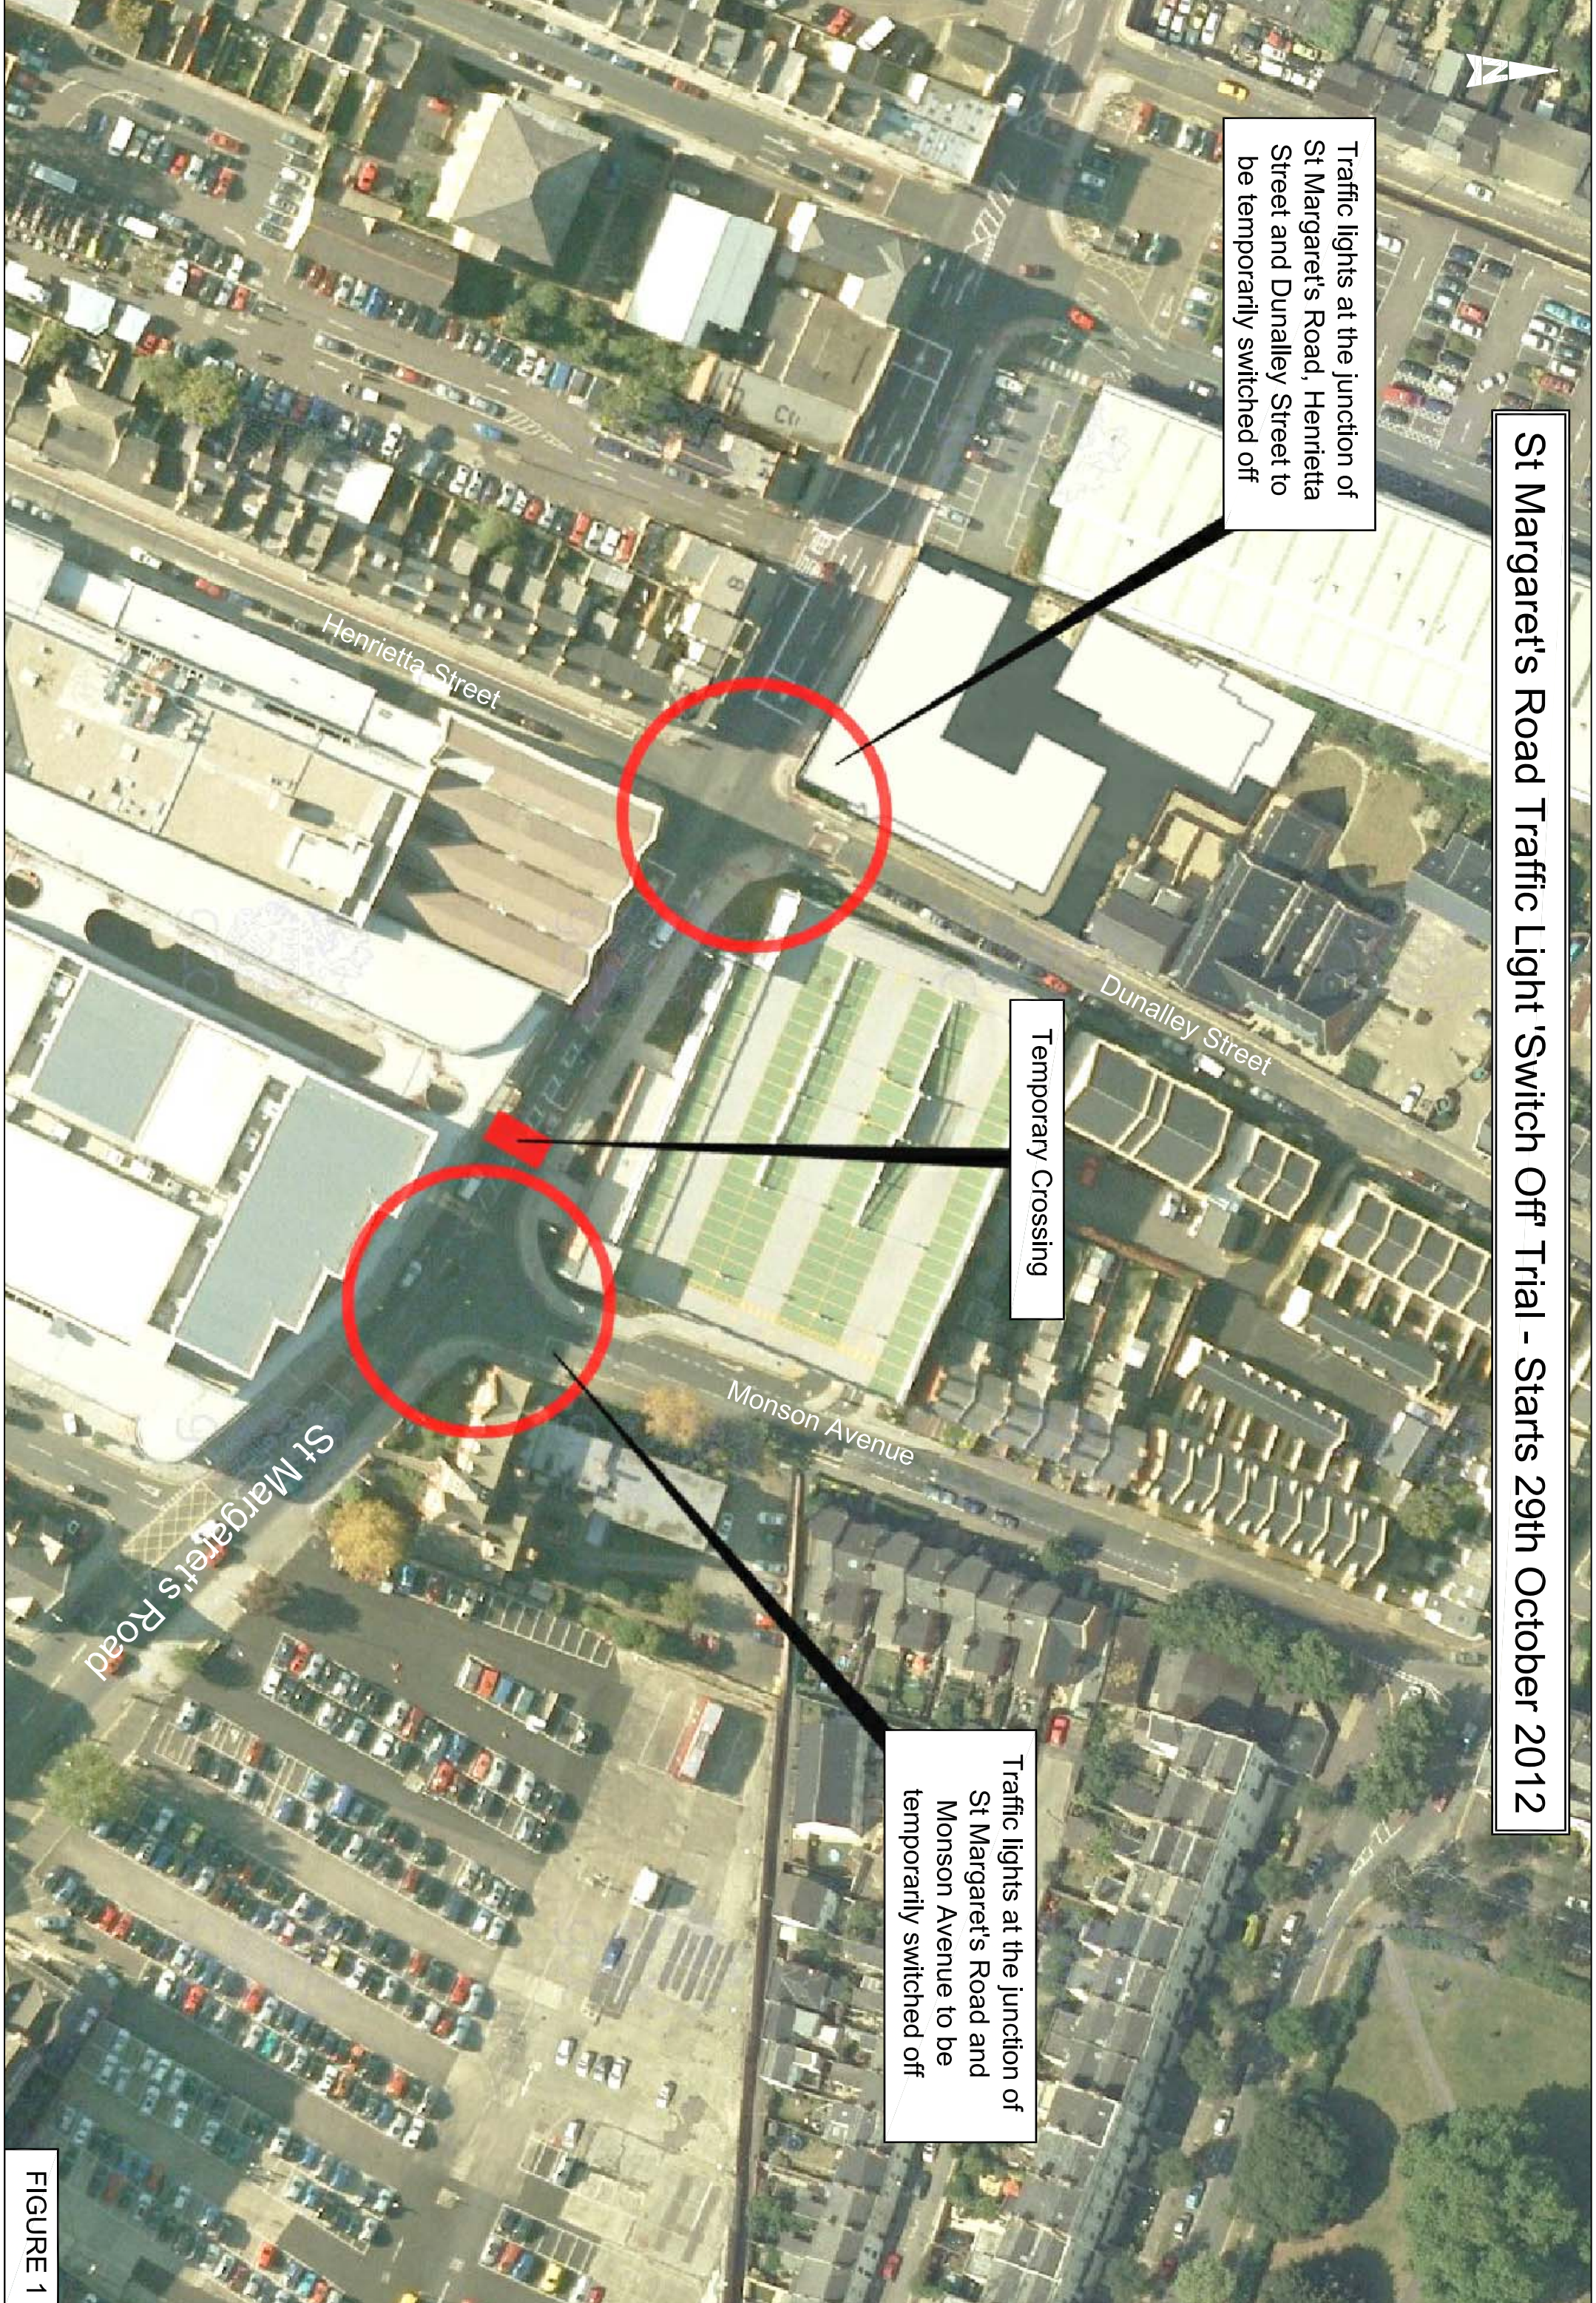

St Margaret's Road Traffic Light 'Switch Off' Trial - Starts 29th October 2012

Traffic lights at the junction of St Margaret's Road, Henrietta Street and Dunalley Street to be temporarily switched off

Temporary Crossing

Traffic lights at the junction of St Margaret's Road and Monson Avenue to be temporarily switched off

FIGURE 1