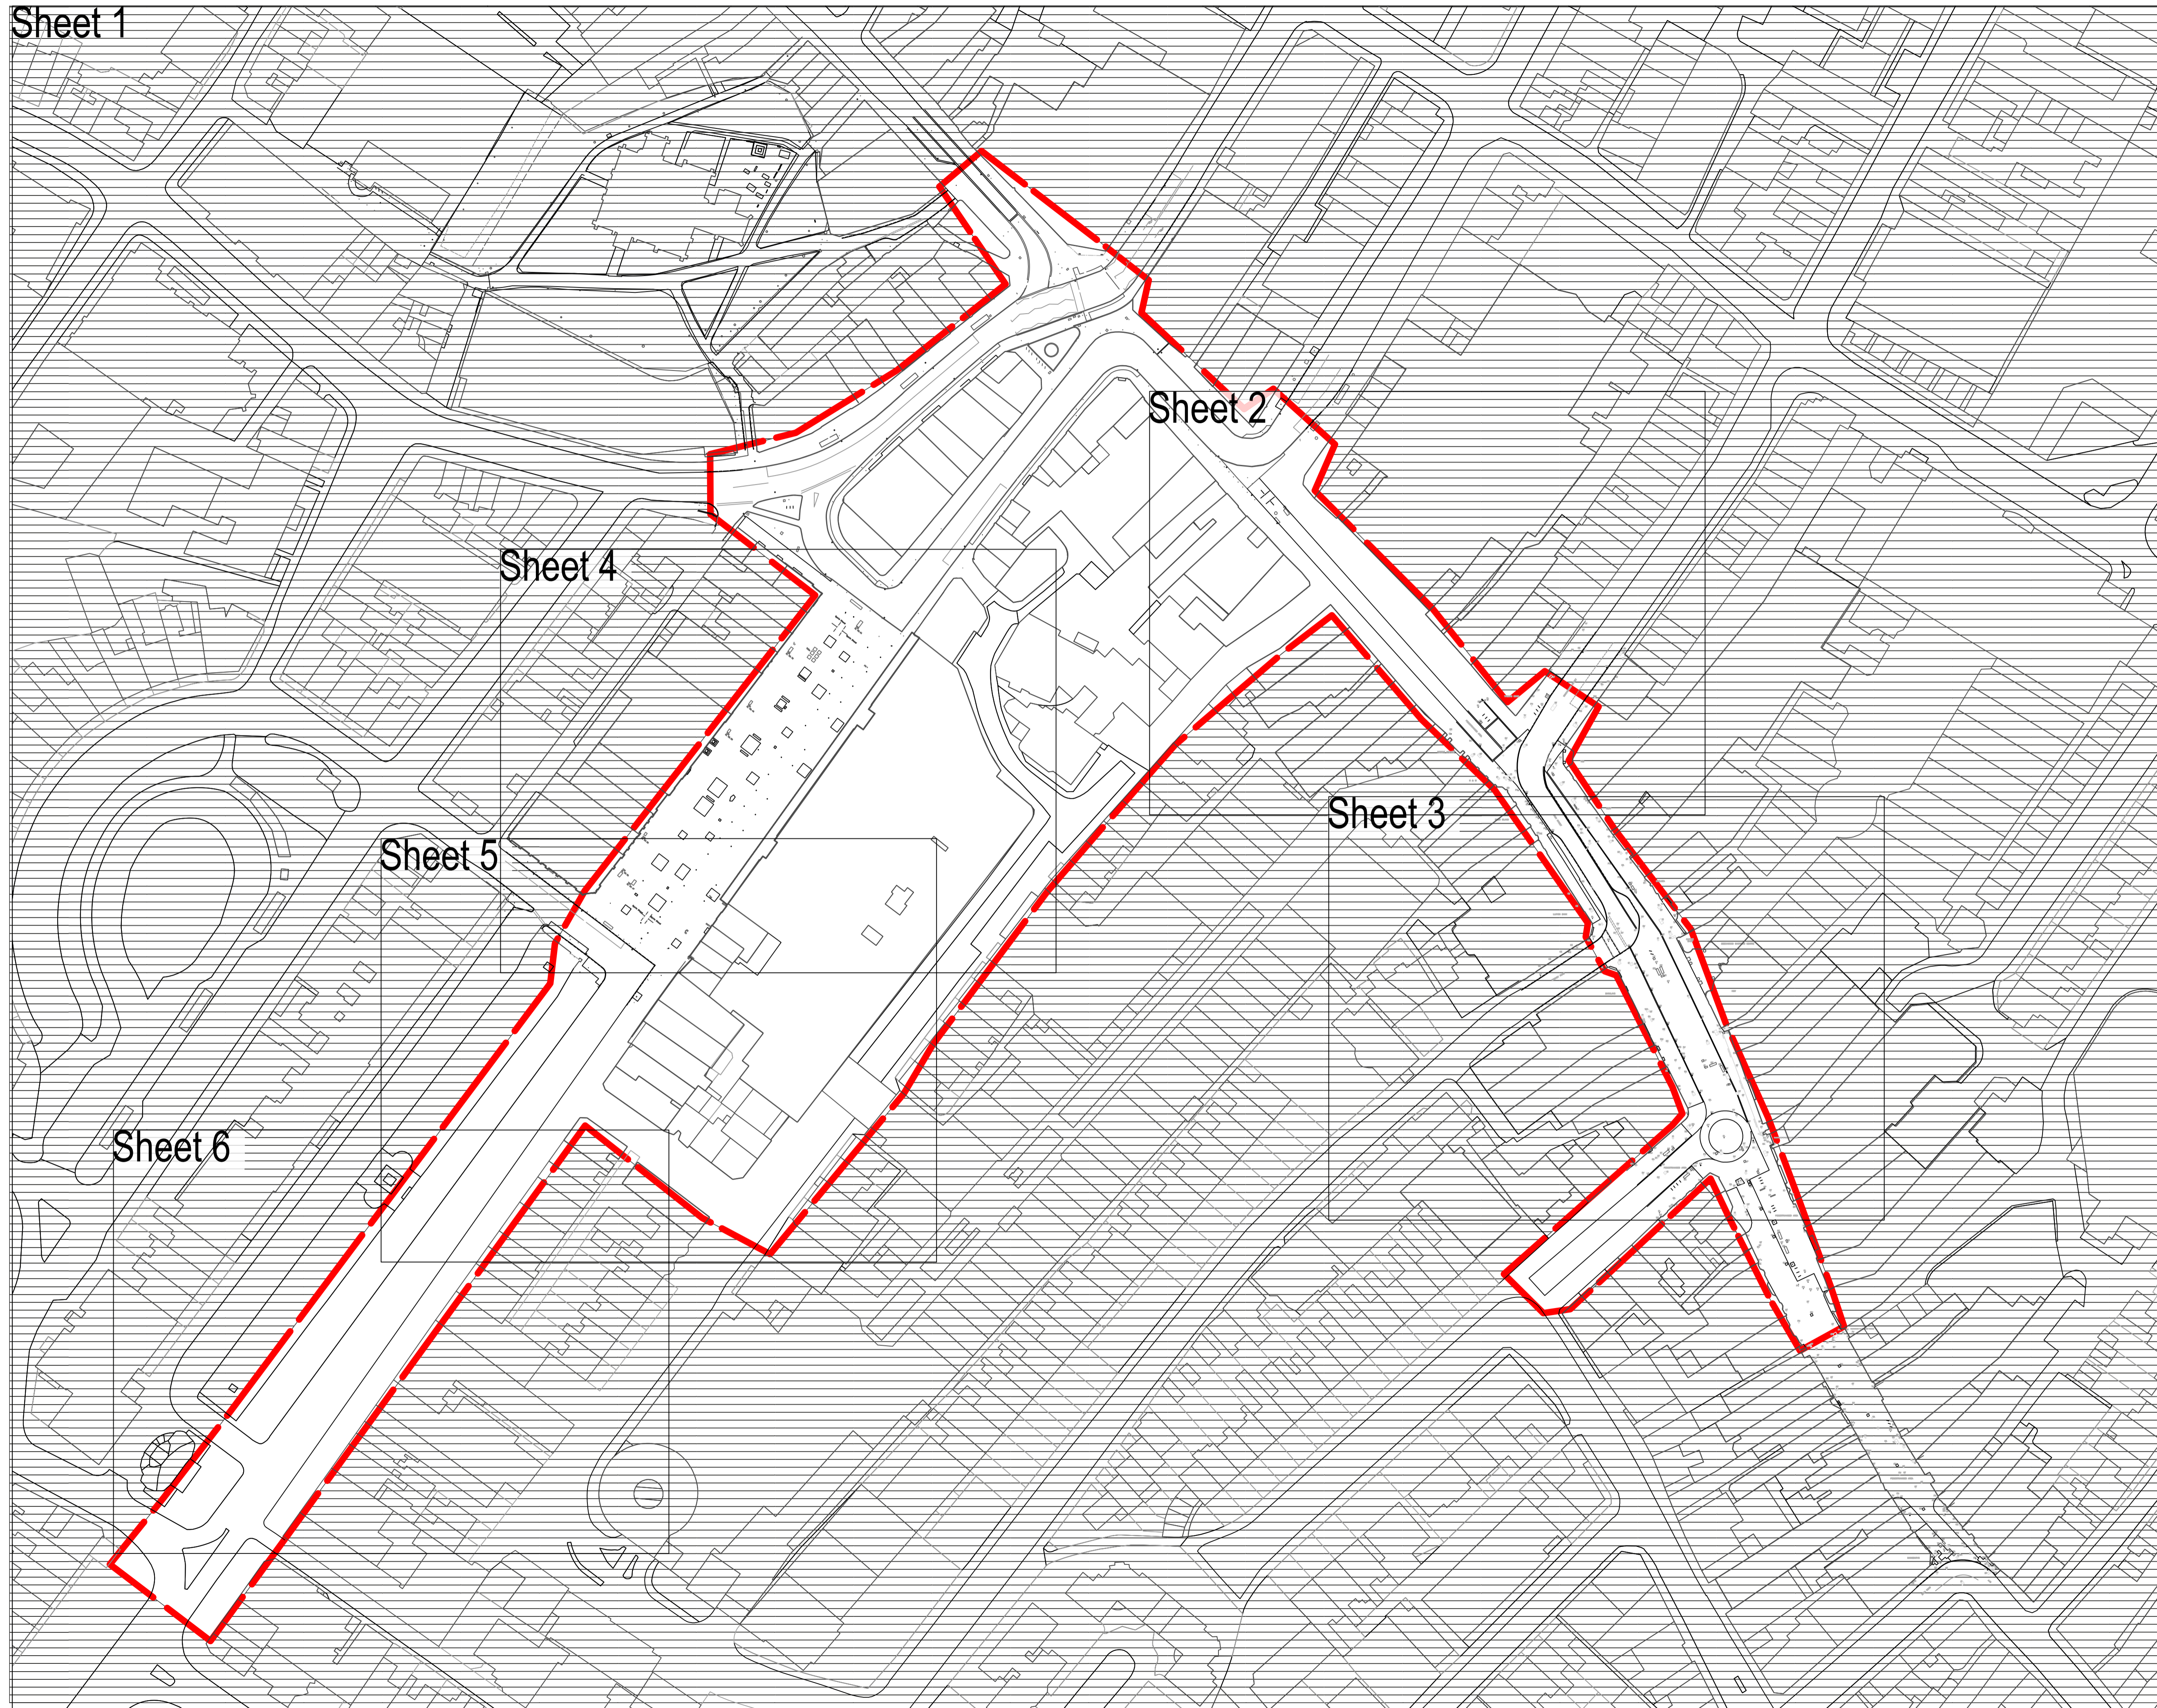

Sheet 1

General Notes  
 This drawing is covered by copyright which remains with Cheltenham Borough Council and must not be reproduced in any form without their express permission  
 This drawing should not be scaled, use figured dimensions only  
 © Crown copyright and database rights 2013 Ordnance Survey 100024384

PROJECT  
 Street Trading Policy  
 TITLE  
 Sheet Key Plan  
 CLIENT  
 CBC Licensing

scale	status
date	
drawing number	revision
CBC_E&RS_T_28_P_01	