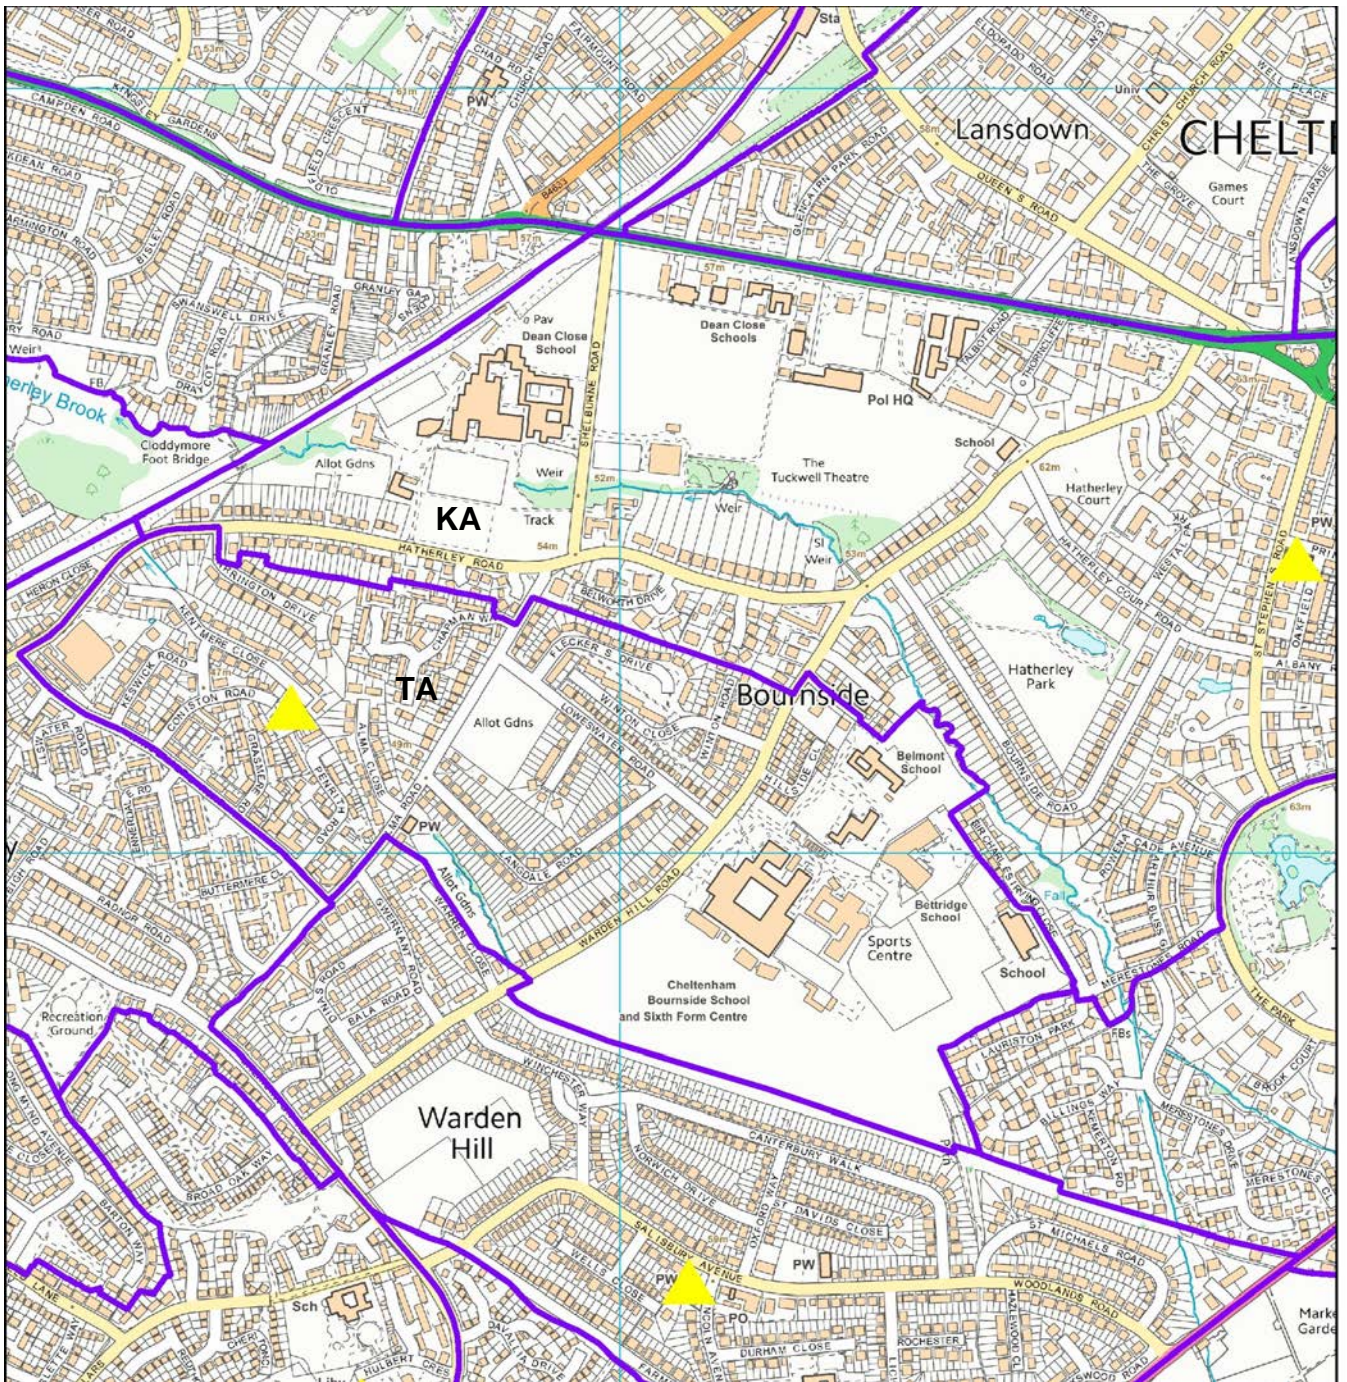

UPDATED APPENDIX 4 TO SUPPORT AMENDMENT

Appendix 4 - Up Hatherley Parish Council – proposed boundary alteration

Consultation areas

Current Polling Districts and Polling Station

UPDATED APPENDIX 4 TO SUPPORT AMENDMENT

Appendix 4 - Up Hatherley Parish Council – proposed boundary alteration

Red line denotes the proposed area to be added to Up Hatherley Parish Council

Black line denotes the ward boundary, with KA and TA representing the two polling districts.