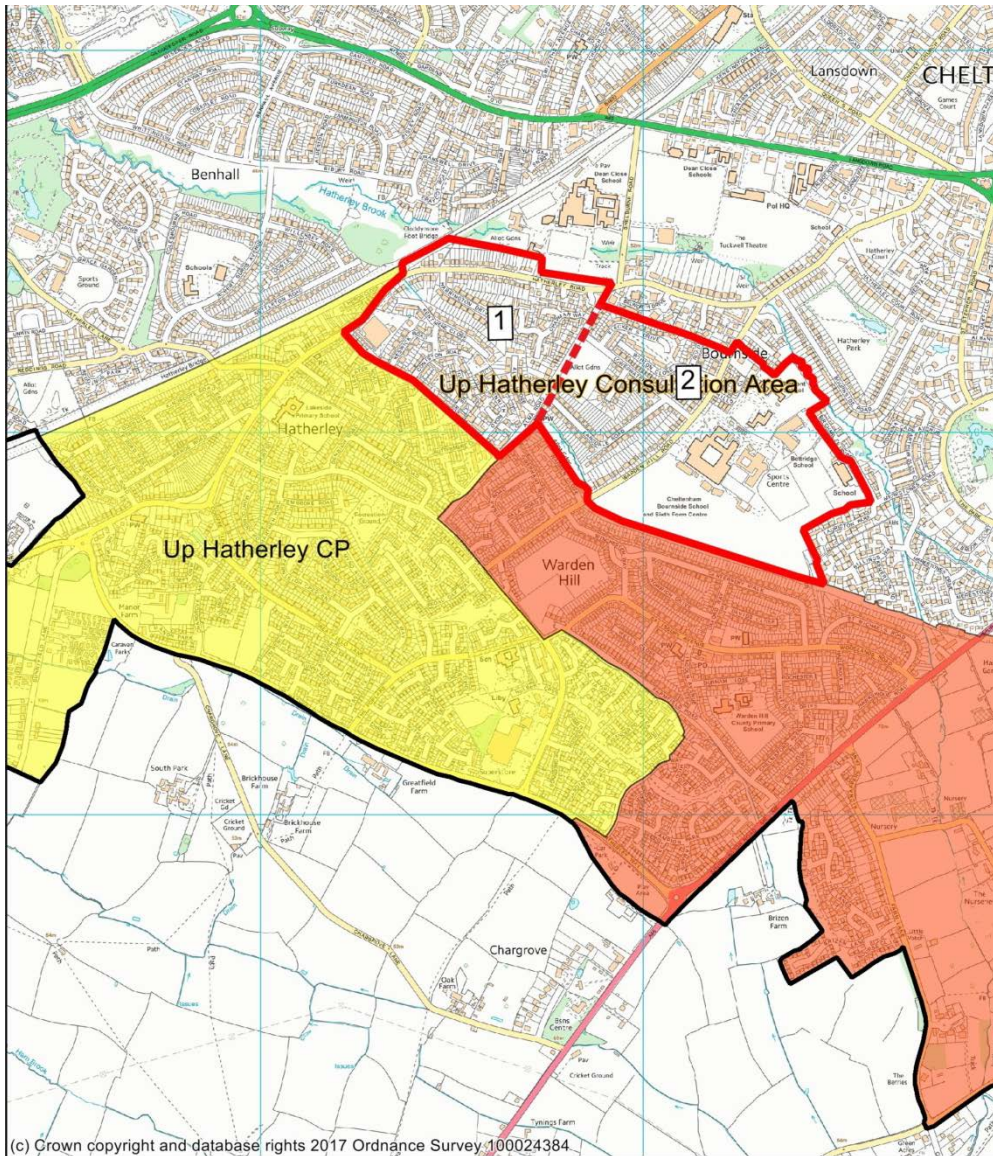

UPDATED APPENDIX 4 TO SUPPORT AMENDMENT

Appendix 4 - Up Hatherley Parish Council – proposed boundary alteration

Consultation areas

Current Polling Districts and Polling Station

UPDATED APPENDIX 4 TO SUPPORT AMENDMENT

Appendix 4 - Up Hatherley Parish Council – proposed boundary alteration

Red line denotes the proposed area to be added to Up Hatherley Parish Council

Black line denotes the ward boundary, with KA and TA representing the two polling districts.