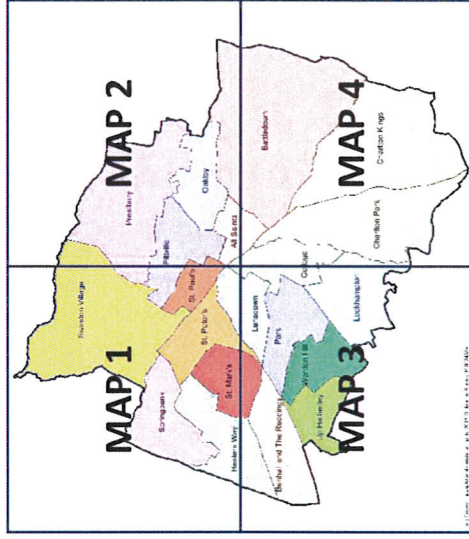

Preferred Options Proposals A3 Map 3

Employment

- Key employment site
- Employment allocation

Local Green Space

- Preferred and alternative Designation
- Preferred designation
- Indicative only

Development allocations

- Housing
- Mixed use
- Indicative housing
- Indicative housing and green space

PUA edits

- Existing
- Addition
- Subtraction

Joint Core Strategy

- Strategic Allocations
- Cheltenham Borough Boundary