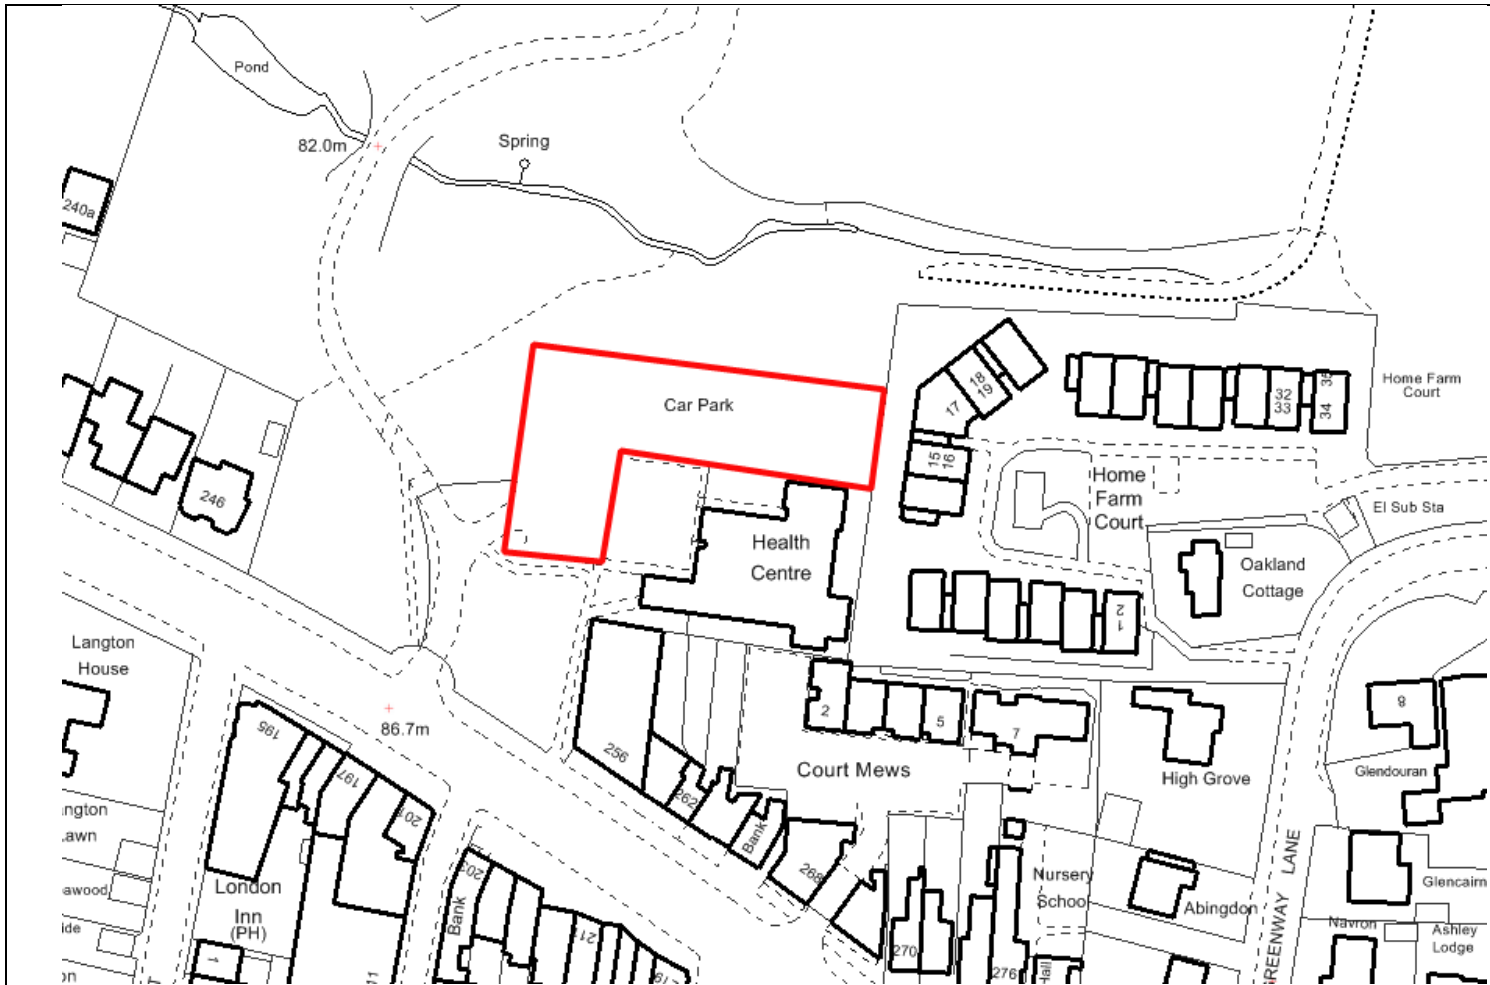

General notes –
This drawing is covered by copyright which remains with Cheltenham Borough Council and must not be reproduced in any form without their express permission

Scale
1:1250 / A4

Title
Whitefriars at Sixways

Drawing number
MUOF/01

Version
A