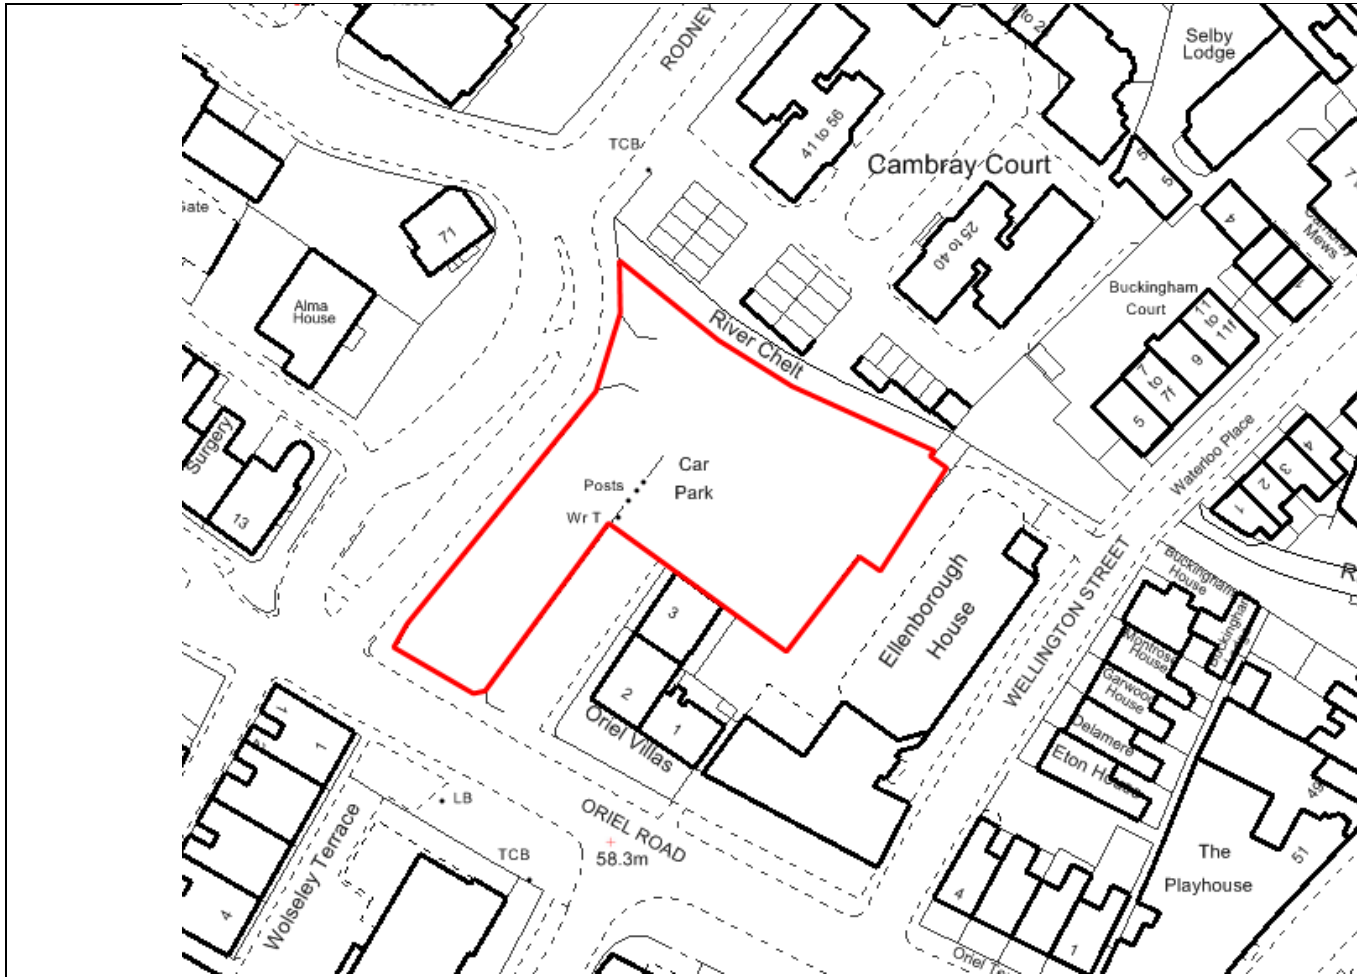

Scale  
 1:2000 / A4

Title

**Regent Arcade (Multi-Storey) Car Park**

Drawing number

REAC/01

Version

A

General notes –  
 This drawing is covered by copyright which remains with Cheltenham Borough Council and must not be reproduced in any form without their express permission