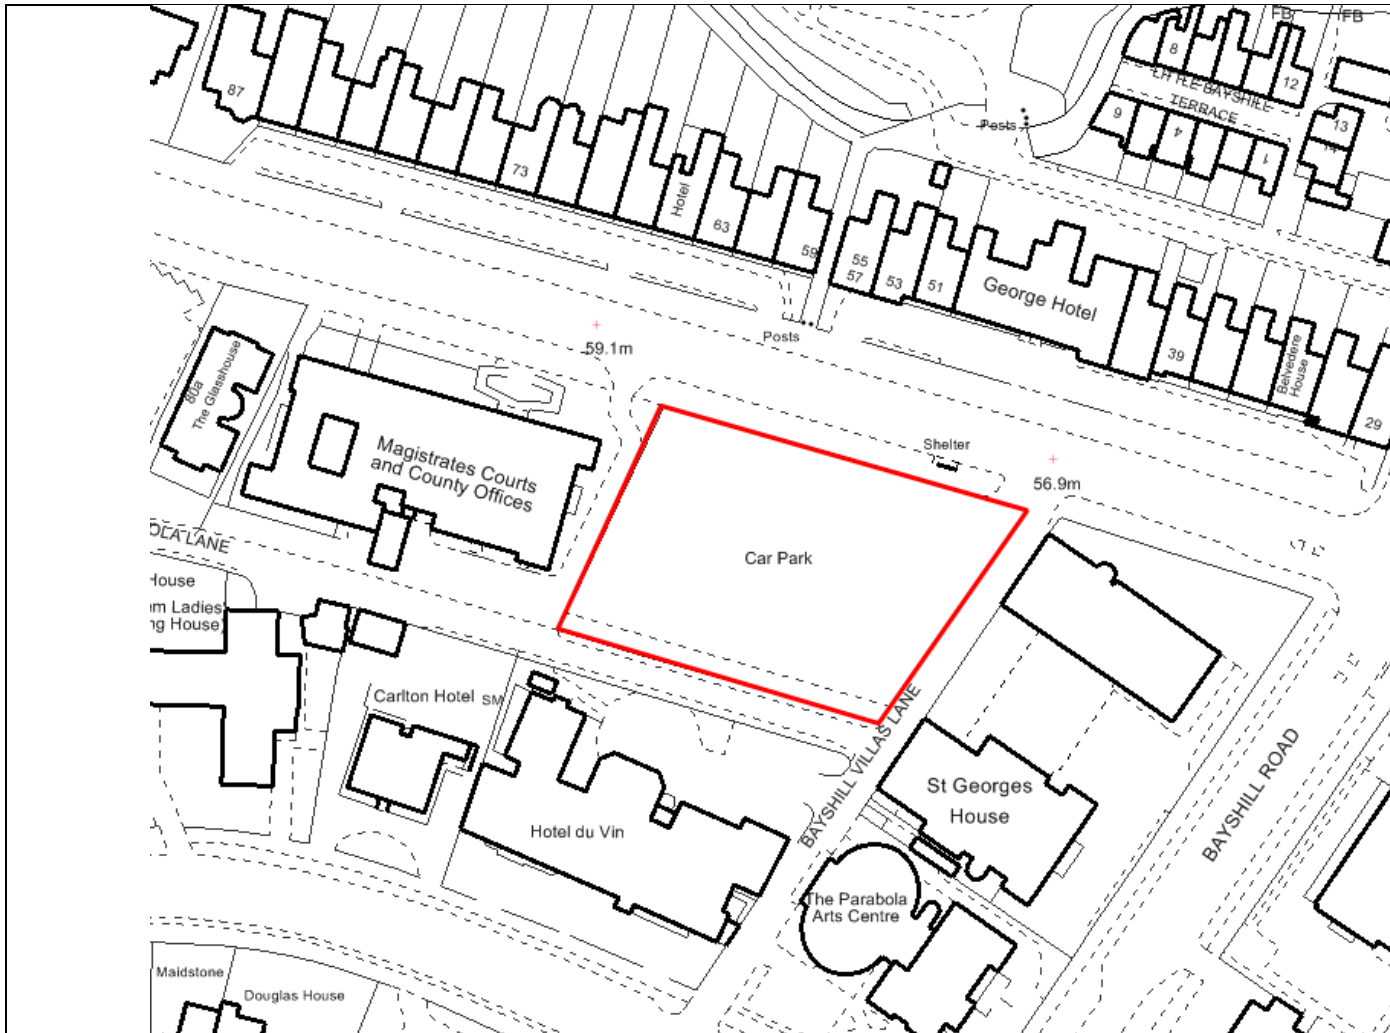

General notes –
This drawing is covered by copyright which remains with Cheltenham Borough Council and must not be reproduced in any form without their express permission

Scale
1:1250 / A4

Title
St Georges Road Car Park

Drawing number	Version
STGR/01	A