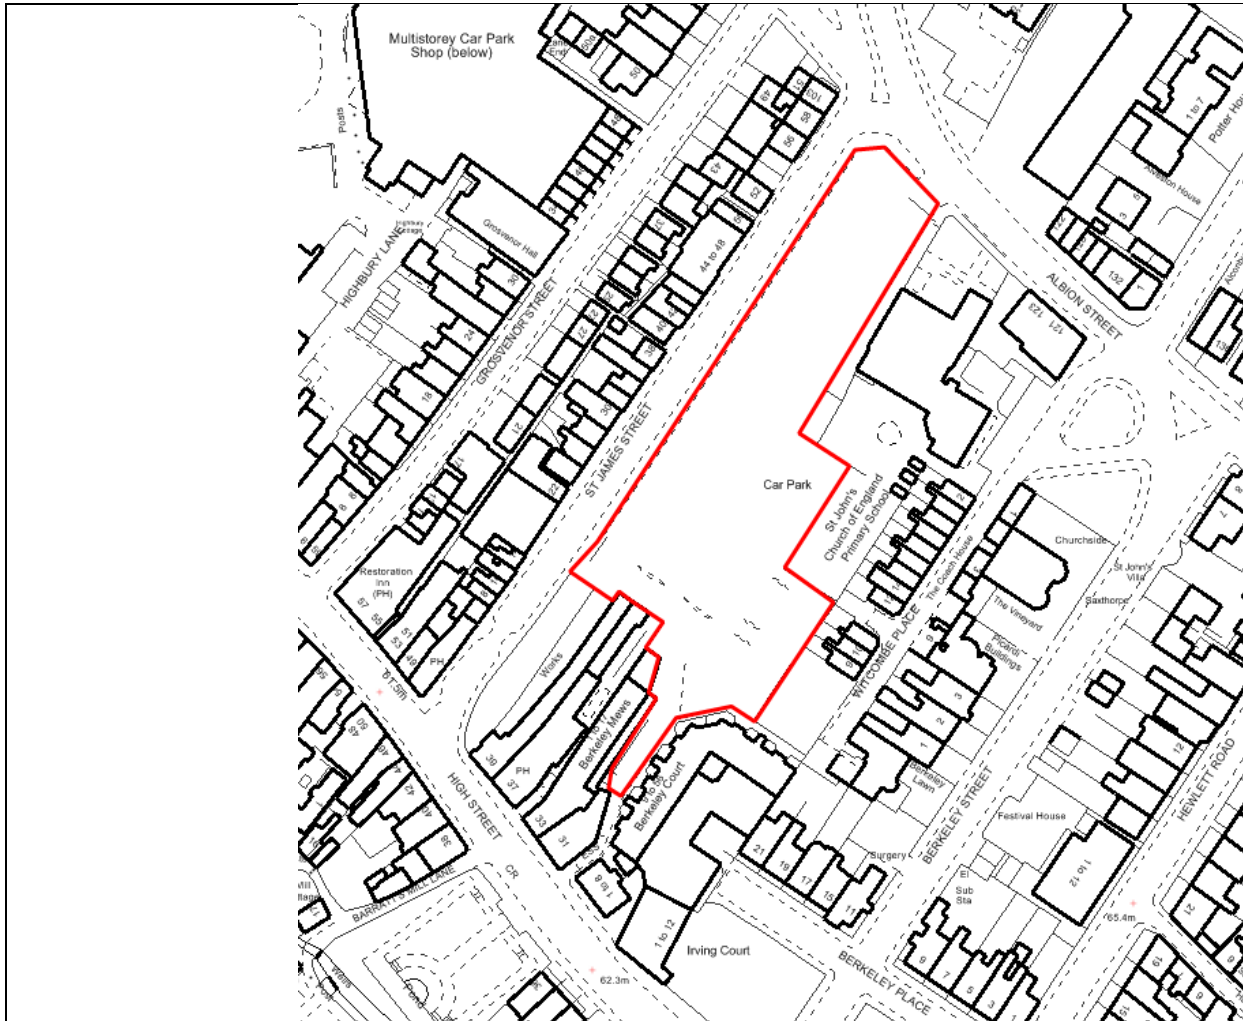

General notes –
This drawing is covered by copyright which remains with Cheltenham Borough Council and must not be reproduced in any form without their express permission

Scale
1:1250 / A4

Title

St James Street Car Park

Drawing number

STJS/01

Version

A