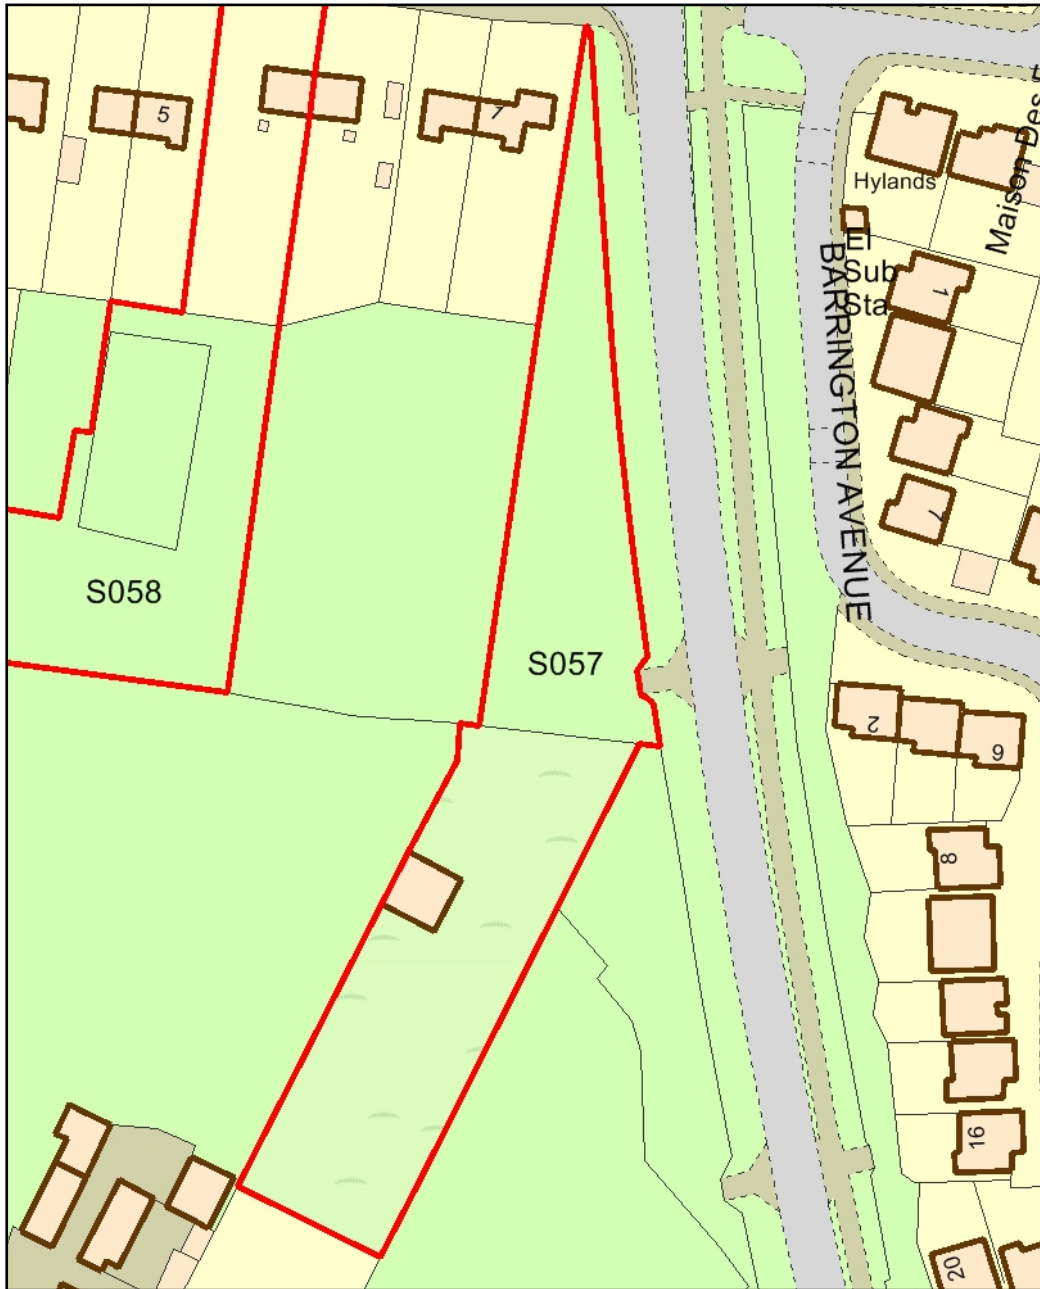

Not to scale

Not to scale

**S057- Land off Grovefield Way, The Reddings**

**S058- Land r/o Shakespeare Cottages, The Reddings**

Not to scale

**S059- Springbank  
Shopping Centre**

**S060- LAnd adjacent to  
former Goat and Bicycle  
Public House**

**S061- Land and buildings  
at Coronation Square**

**S062- Community Centre  
and Scout Hut, Brooklyn  
Road**

Not to scale

Not to scale

**S063- Rowanfield Exchange, Devon Avenue**

**S064- Christ College Site B**

**S065- Outer West, Land at  
Tewkesbury Road**

**S066- The Folley,  
Gardener's Lane**

Not to scale