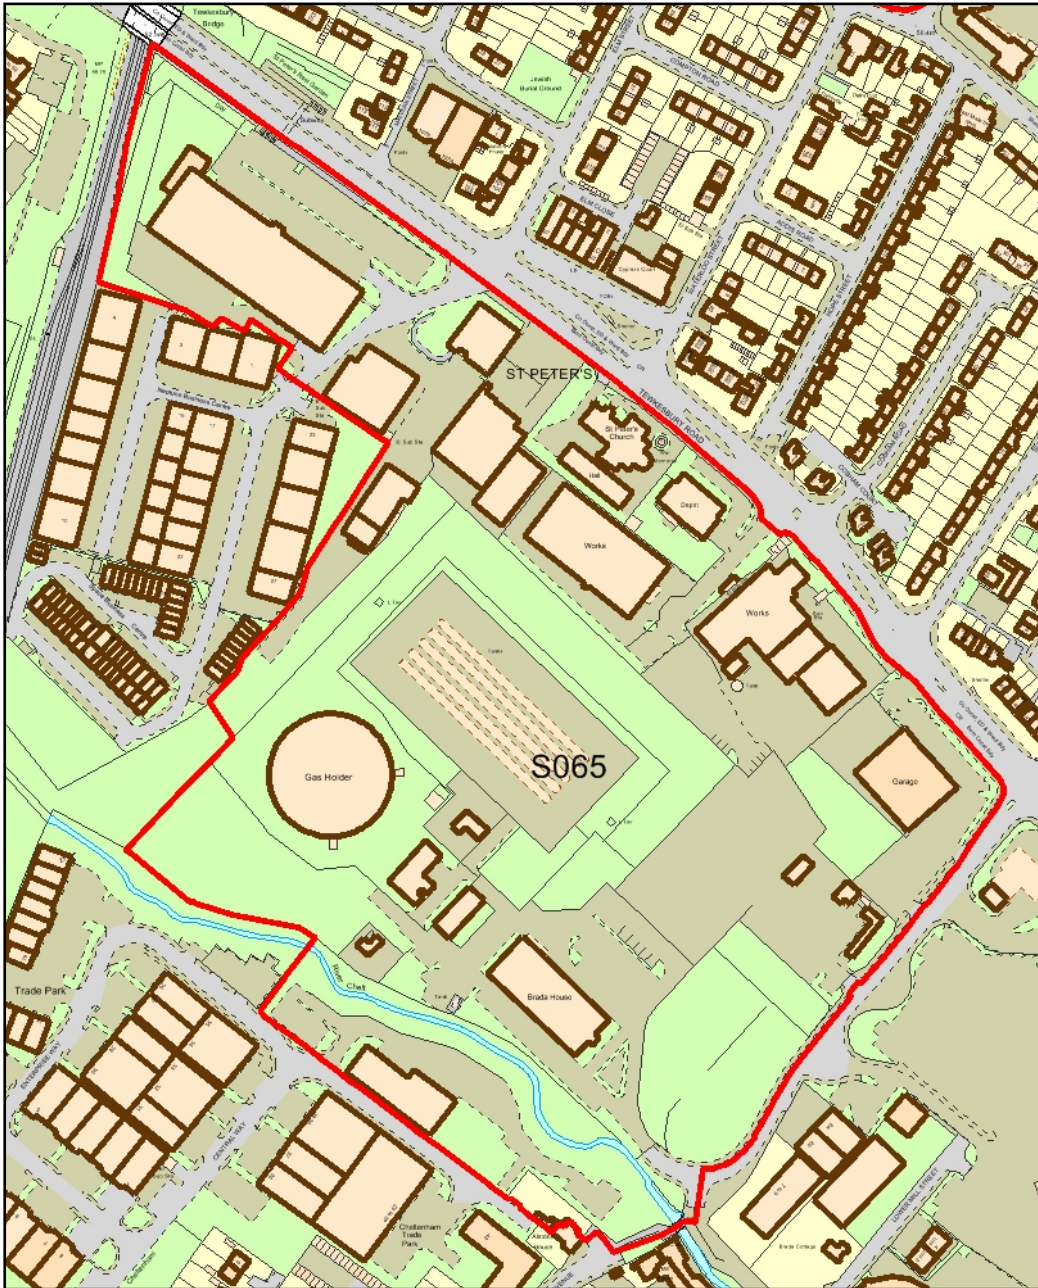

Not to scale

Not to scale

**S057- Land off Grovefield Way, The Reddings**

**S058- Land r/o Shakespeare Cottages, The Reddings**

Not to scale

**S059- Springbank  
Shopping Centre**

**S060- LAnd adjacent to  
former Goat and Bicycle  
Public House**

**S061- Land and buildings  
at Coronation Square**

**S062- Community Centre  
and Scout Hut, Brooklyn  
Road**

Not to scale

Not to scale

**S063- Rowanfield Exchange, Devon Avenue**

**S064- Christ College Site B**

**S065- Outer West, Land at  
Tewkesbury Road**

**S066- The Folley,  
Gardener's Lane**

Not to scale