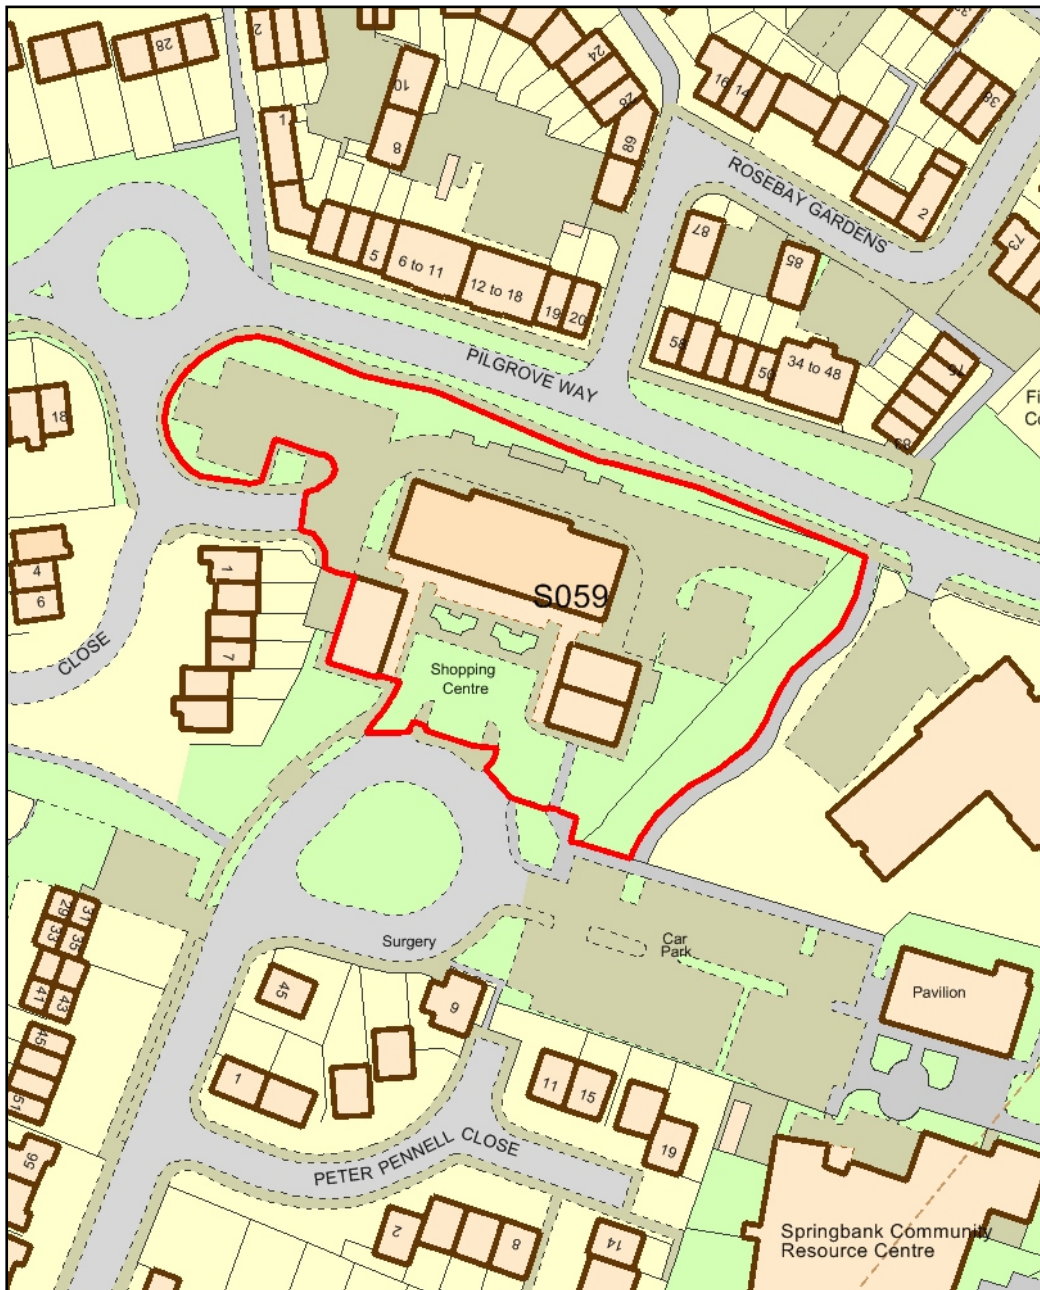

Not to scale

Not to scale

**S057- Land off Grovefield Way, The Reddings**

**S058- Land r/o Shakespeare Cottages, The Reddings**

Not to scale

**S059- Springbank  
Shopping Centre**

**S060- LAnd adjacent to  
former Goat and Bicycle  
Public House**

**S061- Land and buildings  
at Coronation Square**

**S062- Community Centre  
and Scout Hut, Brooklyn  
Road**

Not to scale

Not to scale

**S063- Rowanfield Exchange, Devon Avenue**

**S064- Christ College Site B**

**S065- Outer West, Land at  
Tewkesbury Road**

**S066- The Folley,  
Gardener's Lane**

Not to scale