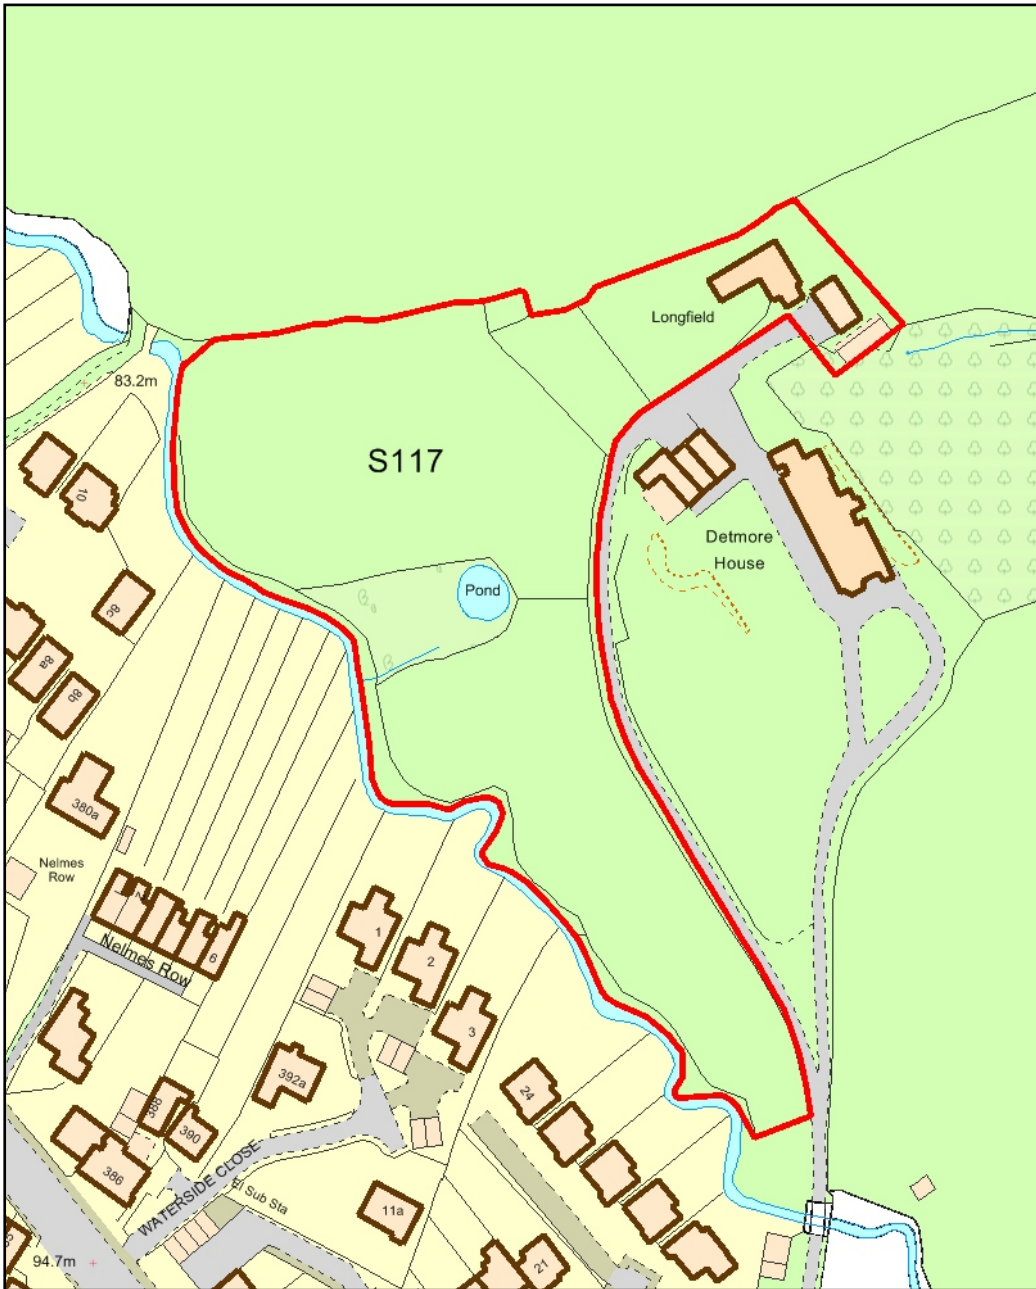

**S110- North Place and  
Portland Street**

**S111- Spirax Sarco HQ,  
Charlton House**

Not to scale

**S110- North Place and  
Portland Street**

**S111- Spirax Sarco HQ,  
Charlton House**

Not to scale

**S112- Land at Whaddon Road**

**S113- Premiere Products, Bouncers Lane**

Not to scale

Not to scale

**S117- Land adjacent to Longfield**

**S119- Karenza, Naunton Parade**

Not to scale

**S121- The Bredons, Harp Hill**

**S122- Land rear of Nuffield Hospital, Hatherley Lane**

Not to scale

**S123- 100-102 Prestbury Road**

**S124- Park Corner and land to the west of Park Corner**

Not to scale

**S125- Land north west of Racecourse**

**S126- Land south west of Racecourse**

Not to scale