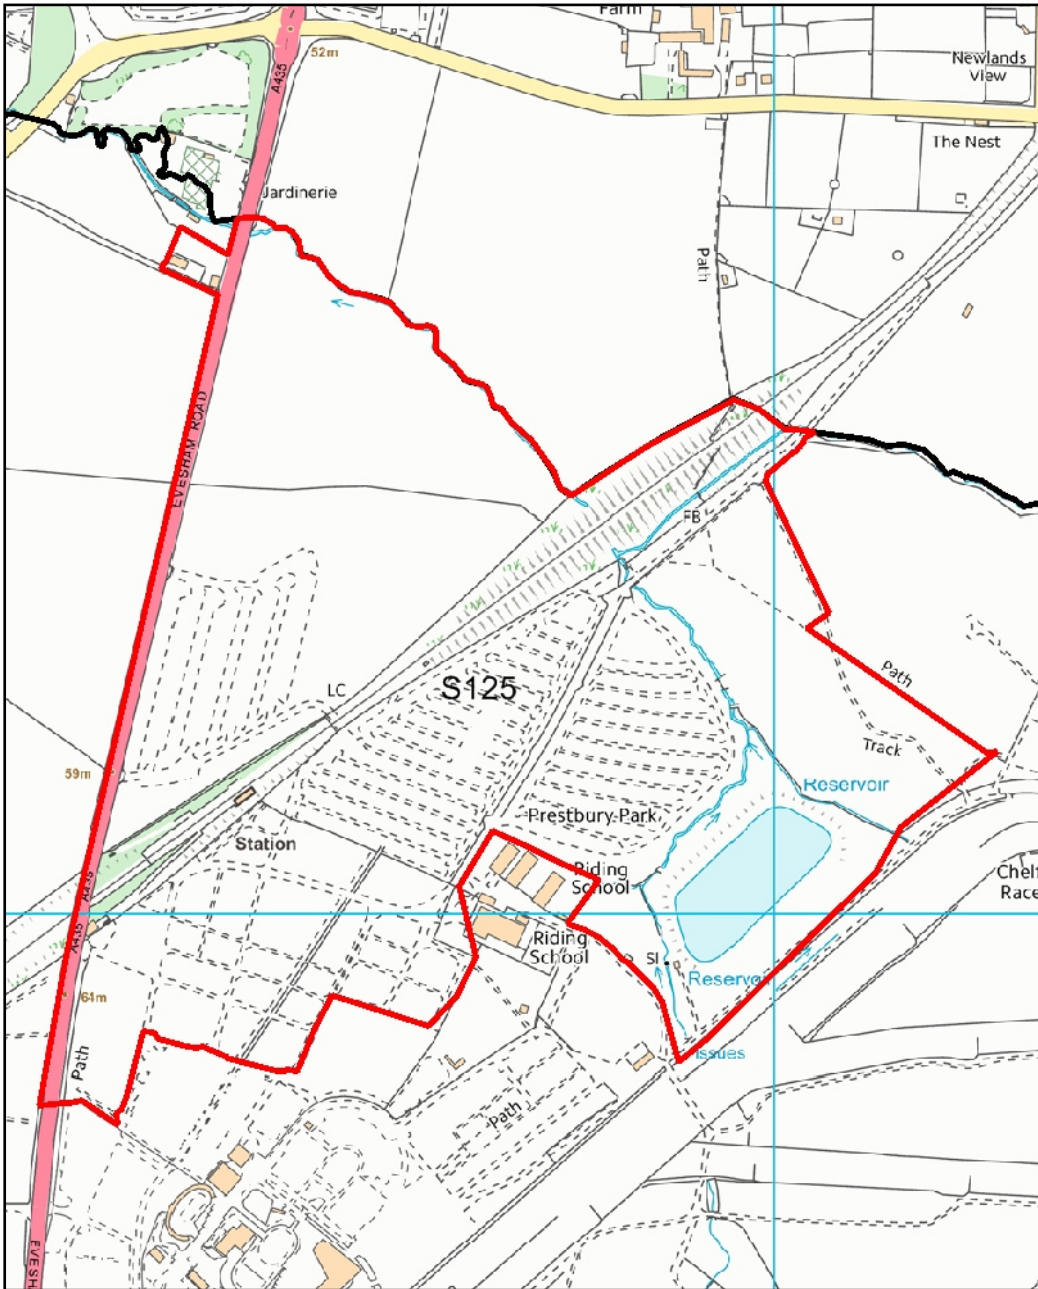

**S110- North Place and  
Portland Street**

**S111- Spirax Sarco HQ,  
Charlton House**

Not to scale

**S110- North Place and  
Portland Street**

**S111- Spirax Sarco HQ,  
Charlton House**

Not to scale

**S112- Land at Whaddon Road**

**S113- Premiere Products, Bouncers Lane**

Not to scale

Not to scale

**S117- Land adjacent to Longfield**

**S119- Karenza, Naunton Parade**

Not to scale

**S121- The Bredons, Harp Hill**

**S122- Land rear of Nuffield Hospital, Hatherley Lane**

Not to scale

**S123- 100-102 Prestbury Road**

**S124- Park Corner and land to the west of Park Corner**

Not to scale

**S125- Land north west of Racecourse**

**S126- Land south west of Racecourse**

Not to scale