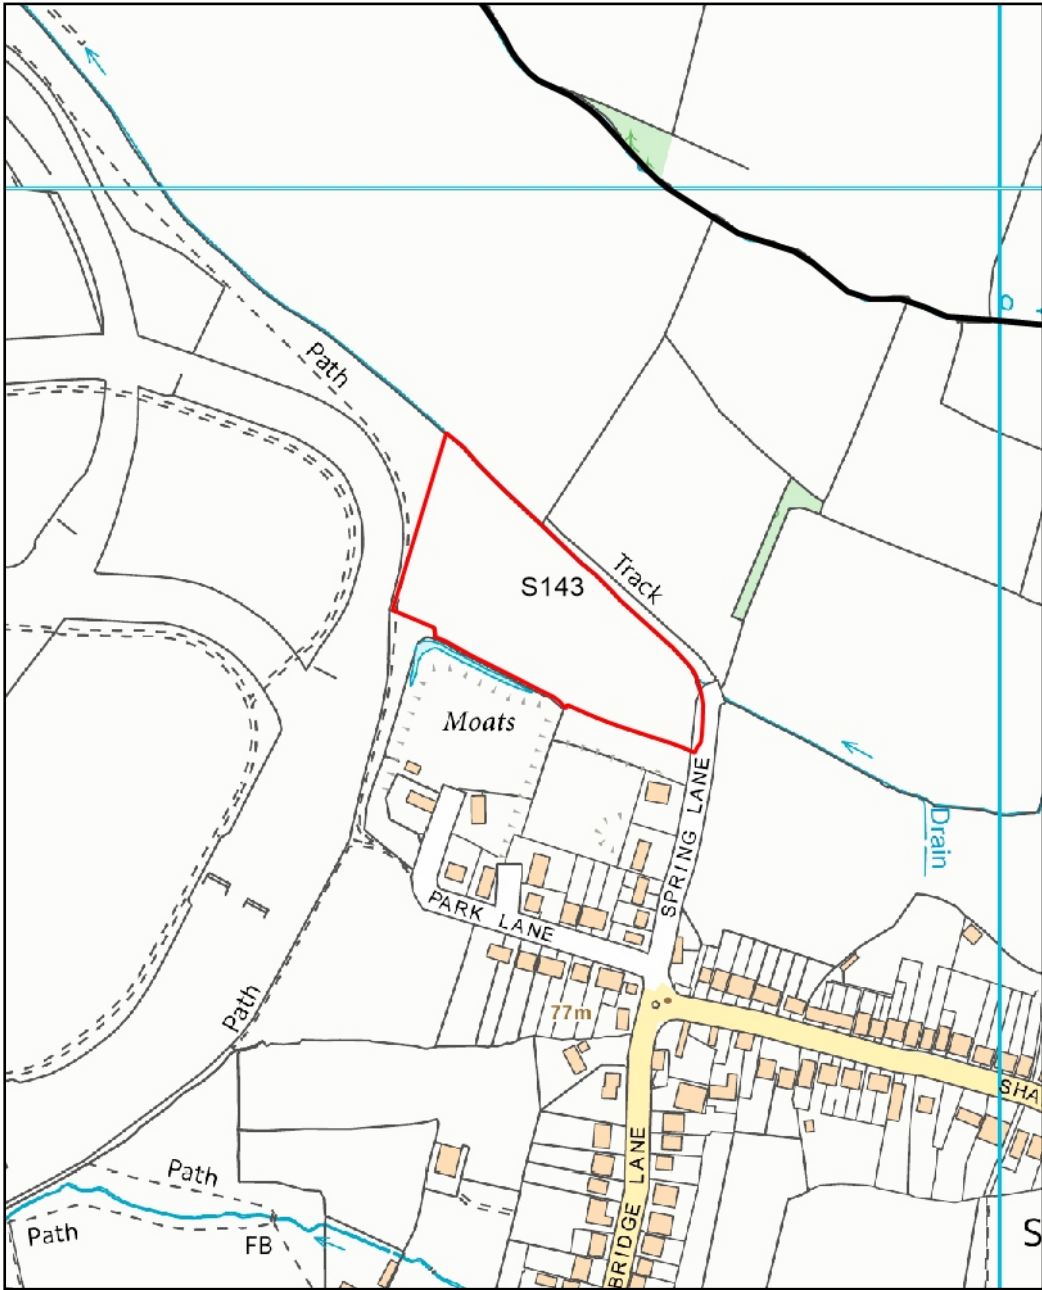

S141 - Land south of Wellinghill House
S142 - Land south-west of Wellinghill House

S143 - Land north of Park Lane

S144 - 210 Hatherley Road

Not to scale

S145 - Former Leckhampton reservoir

S146 - Victoria Ground, Prince's Street

Not to scale

Not to scale

Not to scale

S151 - Land at Morris Hill

**S152 - Land at Hyde Farm
(east and west)**

Not to scale

**S153 - Douglas Equipment,
Village Road**

Not to scale

S154 - Land at Home Farm

S155 - Land at The Reddings, west of Grovefield Way

S156 - Land at Shaw Green Lane, Prestbury

Not to scale

Not to scale

**S157 - Land at The Hayloft
(west/south), The Reddings**

**S158 - Land south of Up
Hatherley Way**