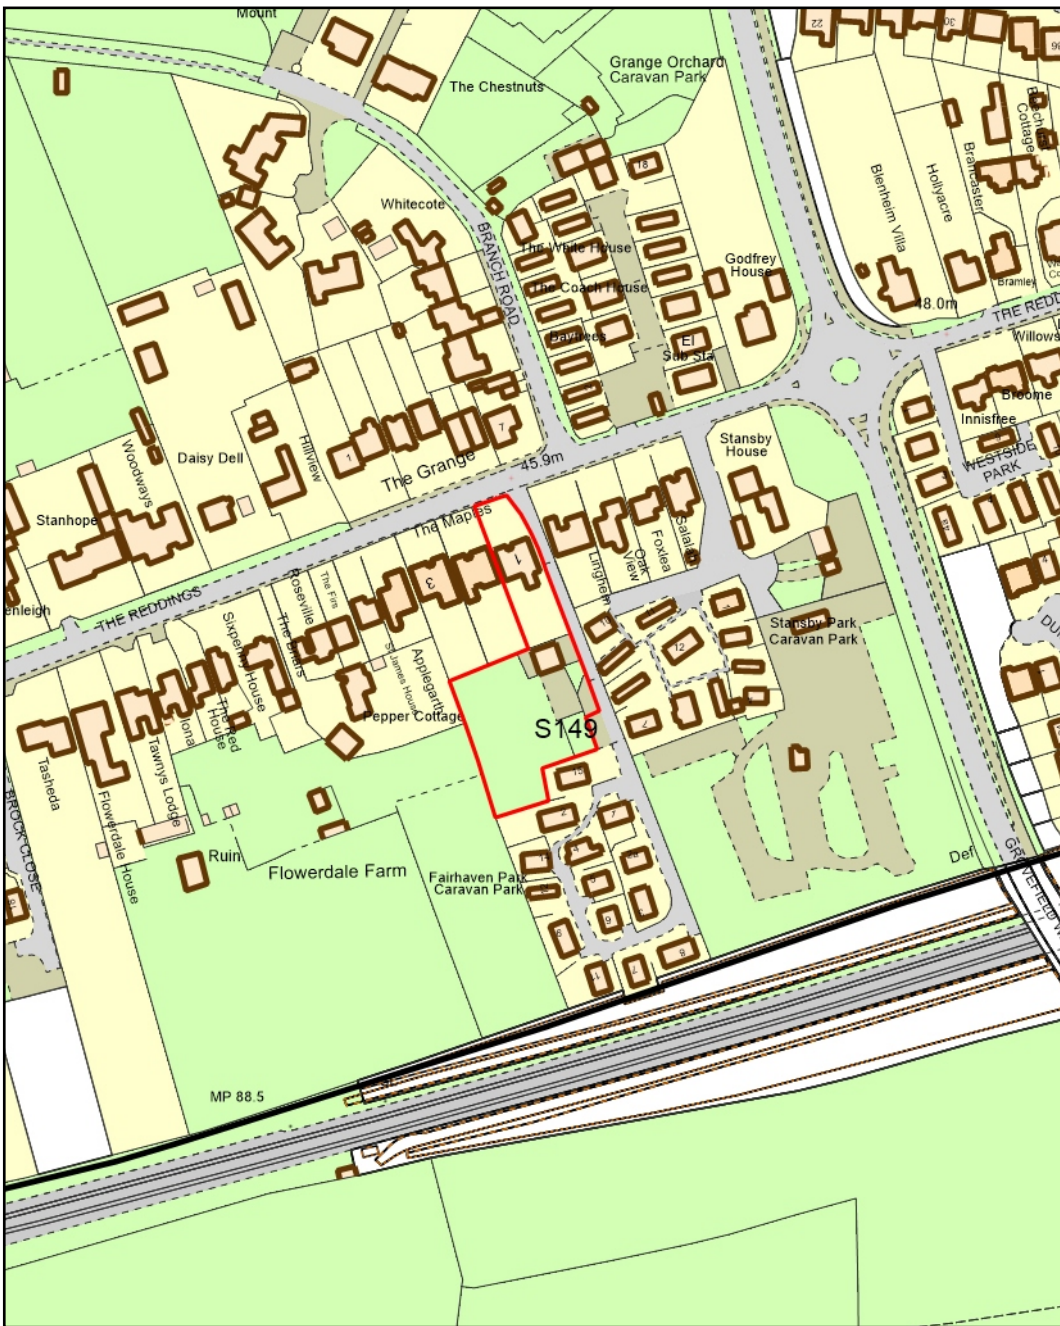

S141 - Land south of Wellinghill House
S142 - Land south-west of Wellinghill House

S143 - Land north of Park Lane

S144 - 210 Hatherley Road

Not to scale

S145 - Former Leckhampton reservoir

S146 - Victoria Ground, Prince's Street

Not to scale

Not to scale

Not to scale

S151 - Land at Morris Hill

**S152 - Land at Hyde Farm
(east and west)**

Not to scale

**S153 - Douglas Equipment,
Village Road**

Not to scale

S154 - Land at Home Farm

S155 - Land at The Reddings, west of Grovefield Way

S156 - Land at Shaw Green Lane, Prestbury

Not to scale

Not to scale

**S157 - Land at The Hayloft
(west/south), The Reddings**

**S158 - Land south of Up
Hatherley Way**