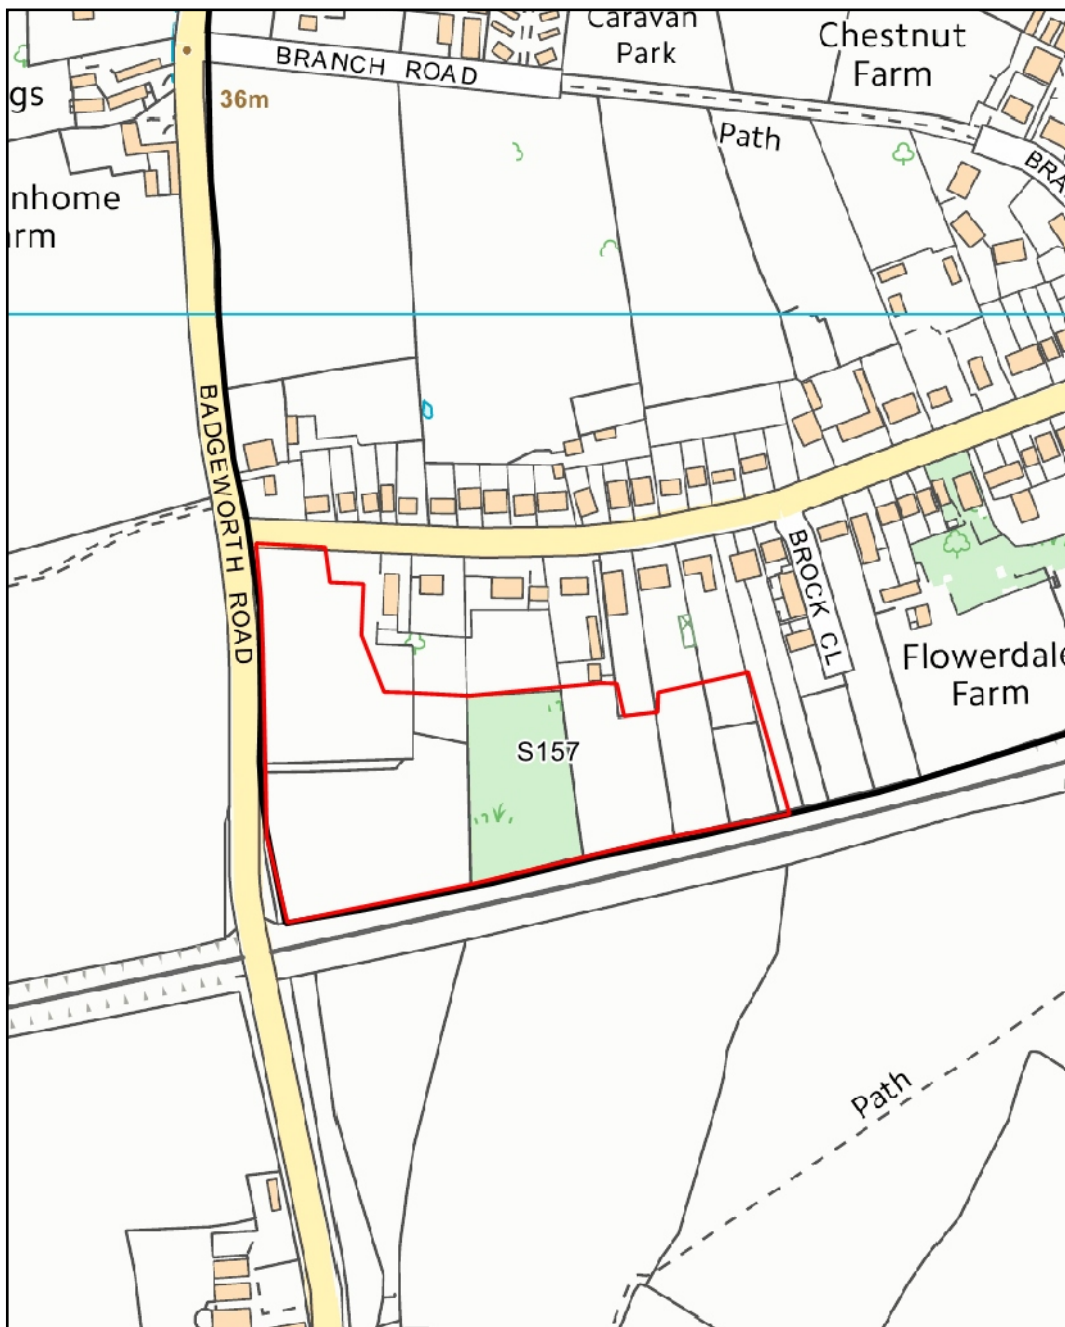

S141 - Land south of Wellinghill House
S142 - Land south-west of Wellinghill House

S143 - Land north of Park Lane

S144 - 210 Hatherley Road

Not to scale

S145 - Former Leckhampton reservoir

S146 - Victoria Ground, Prince's Street

Not to scale

Not to scale

Not to scale

S151 - Land at Morris Hill

**S152 - Land at Hyde Farm
(east and west)**

Not to scale

**S153 - Douglas Equipment,
Village Road**

Not to scale

S154 - Land at Home Farm

S155 - Land at The Reddings, west of Grovefield Way

S156 - Land at Shaw Green Lane, Prestbury

Not to scale

Not to scale

**S157 - Land at The Hayloft
(west/south), The Reddings**

**S158 - Land south of Up
Hatherley Way**