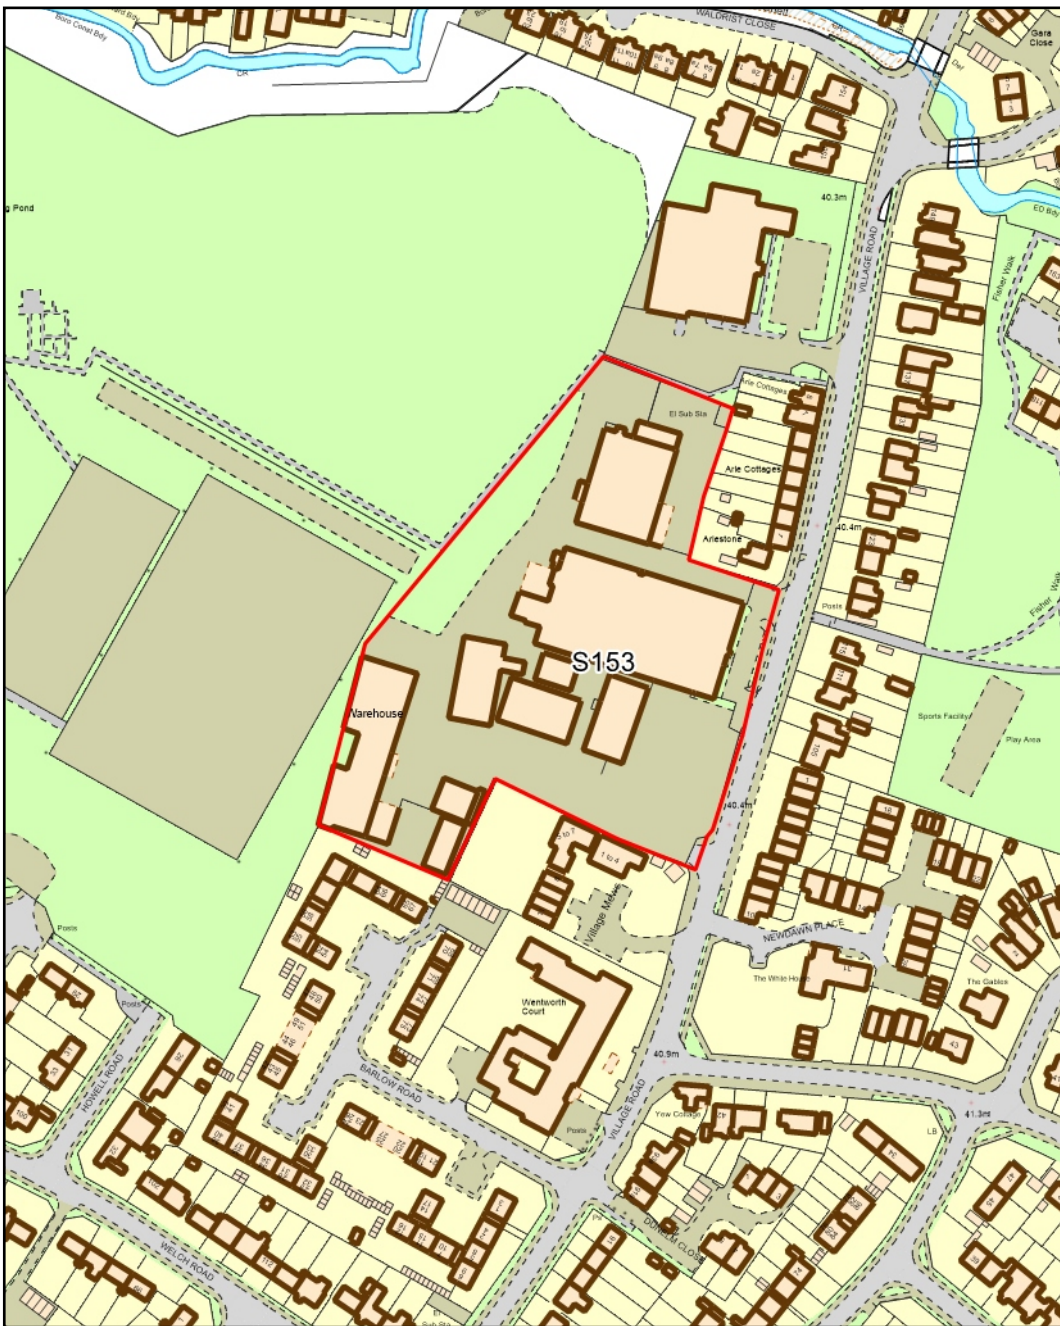

S141 - Land south of Wellinghill House
S142 - Land south-west of Wellinghill House

S143 - Land north of Park Lane

S144 - 210 Hatherley Road

Not to scale

S145 - Former Leckhampton reservoir

S146 - Victoria Ground, Prince's Street

Not to scale

Not to scale

Not to scale

S151 - Land at Morris Hill

**S152 - Land at Hyde Farm
(east and west)**

Not to scale

**S153 - Douglas Equipment,
Village Road**

Not to scale

S154 - Land at Home Farm

S155 - Land at The Reddings, west of Grovefield Way

S156 - Land at Shaw Green Lane, Prestbury

Not to scale

Not to scale

**S157 - Land at The Hayloft
(west/south), The Reddings**

**S158 - Land south of Up
Hatherley Way**