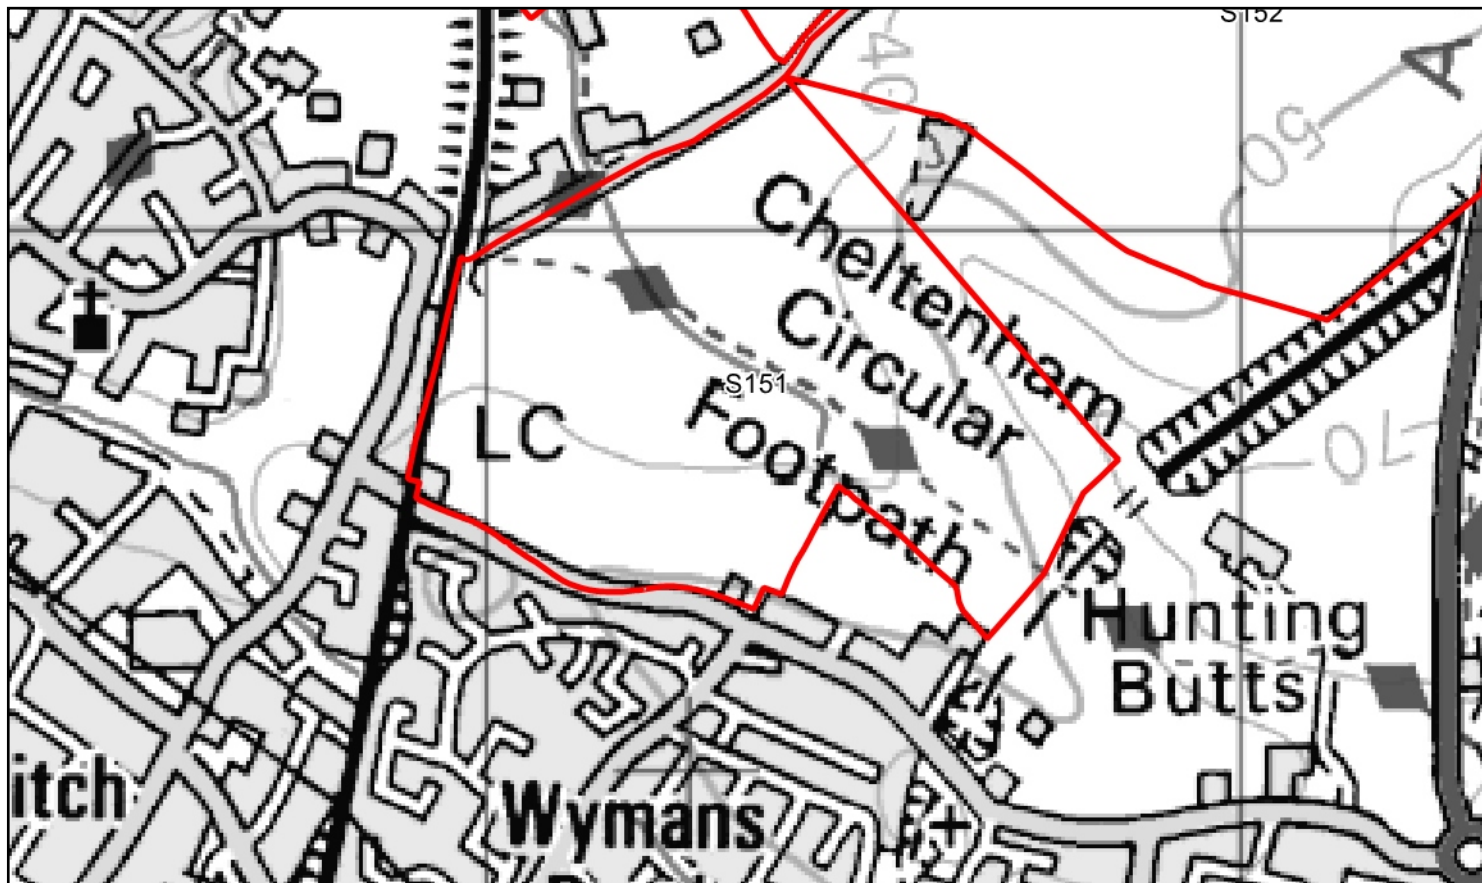

S141 - Land south of Wellinghill House
S142 - Land south-west of Wellinghill House

S143 - Land north of Park Lane

S144 - 210 Hatherley Road

Not to scale

S145 - Former Leckhampton reservoir

S146 - Victoria Ground, Prince's Street

Not to scale

Not to scale

Not to scale

S151 - Land at Morris Hill

**S152 - Land at Hyde Farm
(east and west)**

Not to scale

**S153 - Douglas Equipment,
Village Road**

Not to scale

S154 - Land at Home Farm

S155 - Land at The Reddings, west of Grovefield Way

S156 - Land at Shaw Green Lane, Prestbury

Not to scale

Not to scale

**S157 - Land at The Hayloft
(west/south), The Reddings**

**S158 - Land south of Up
Hatherley Way**