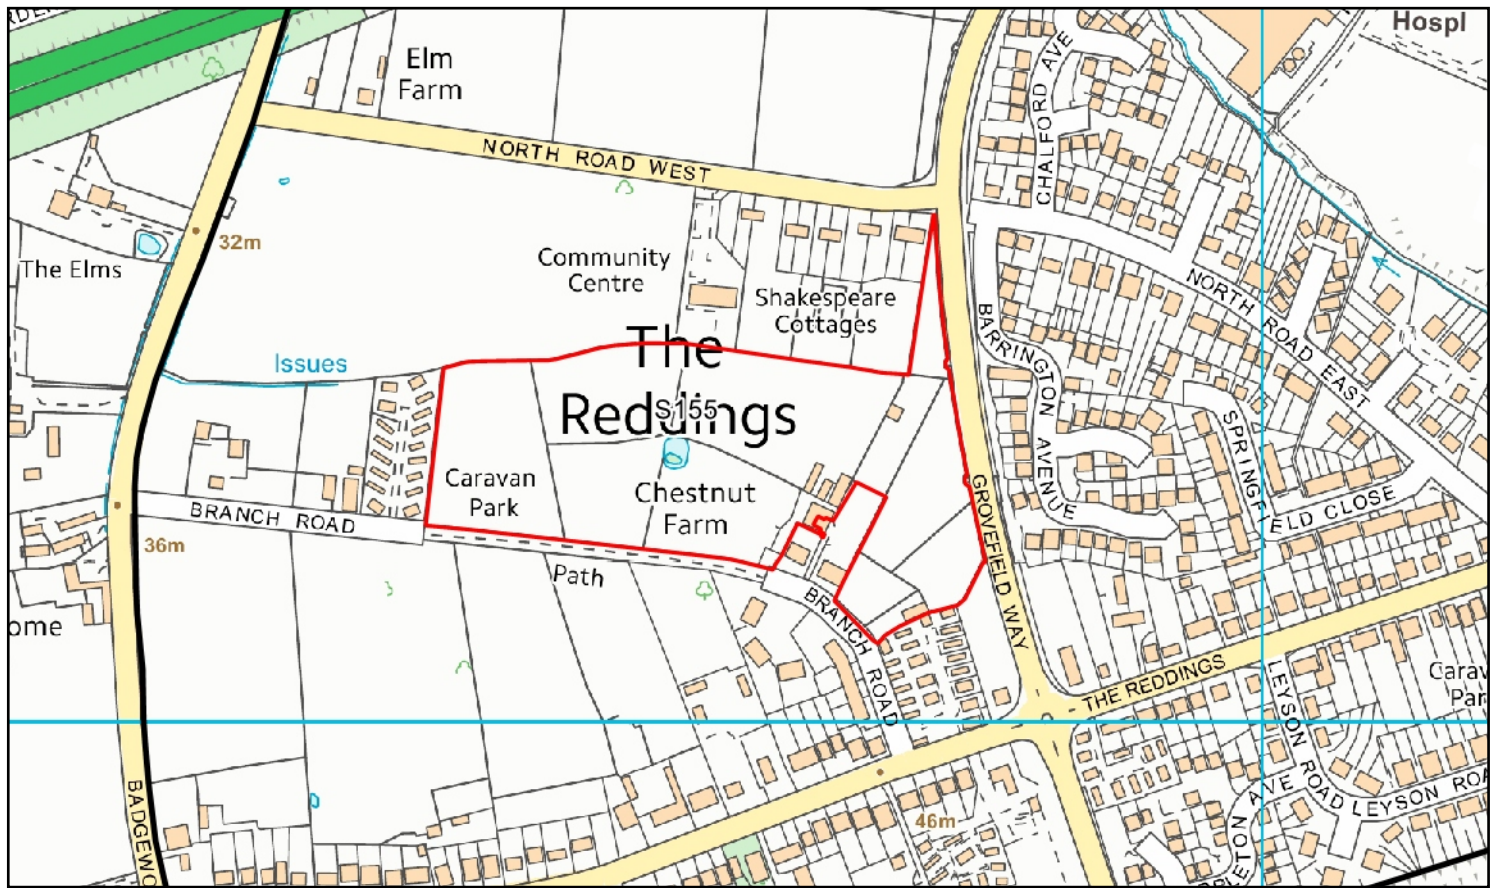

S141 - Land south of Wellinghill House
S142 - Land south-west of Wellinghill House

S143 - Land north of Park Lane

S144 - 210 Hatherley Road

Not to scale

S145 - Former Leckhampton reservoir

S146 - Victoria Ground, Prince's Street

Not to scale

Not to scale

Not to scale

S151 - Land at Morris Hill

**S152 - Land at Hyde Farm
(east and west)**

Not to scale

**S153 - Douglas Equipment,
Village Road**

Not to scale

S154 - Land at Home Farm

S155 - Land at The Reddings, west of Grovefield Way

S156 - Land at Shaw Green Lane, Prestbury

Not to scale

Not to scale

**S157 - Land at The Hayloft
(west/south), The Reddings**

**S158 - Land south of Up
Hatherley Way**