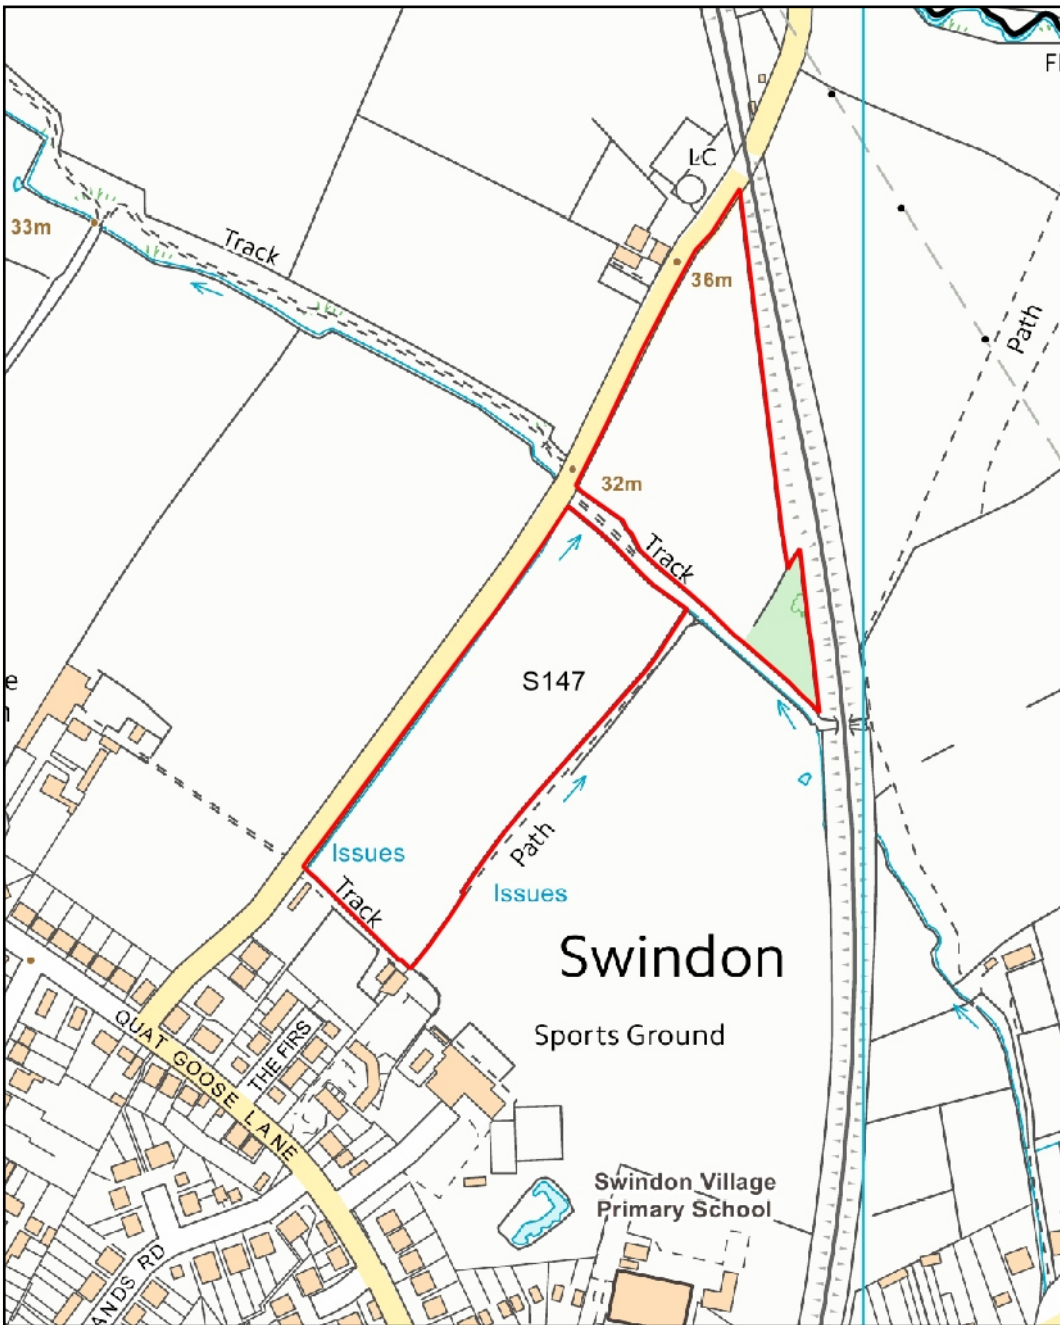

S141 - Land south of Wellinghill House
S142 - Land south-west of Wellinghill House

S143 - Land north of Park Lane

S144 - 210 Hatherley Road

Not to scale

S145 - Former Leckhampton reservoir

S146 - Victoria Ground, Prince's Street

Not to scale

Not to scale

Not to scale

S151 - Land at Morris Hill

**S152 - Land at Hyde Farm
(east and west)**

Not to scale

**S153 - Douglas Equipment,
Village Road**

Not to scale

S154 - Land at Home Farm

S155 - Land at The Reddings, west of Grovefield Way

S156 - Land at Shaw Green Lane, Prestbury

Not to scale

Not to scale

**S157 - Land at The Hayloft
(west/south), The Reddings**

**S158 - Land south of Up
Hatherley Way**