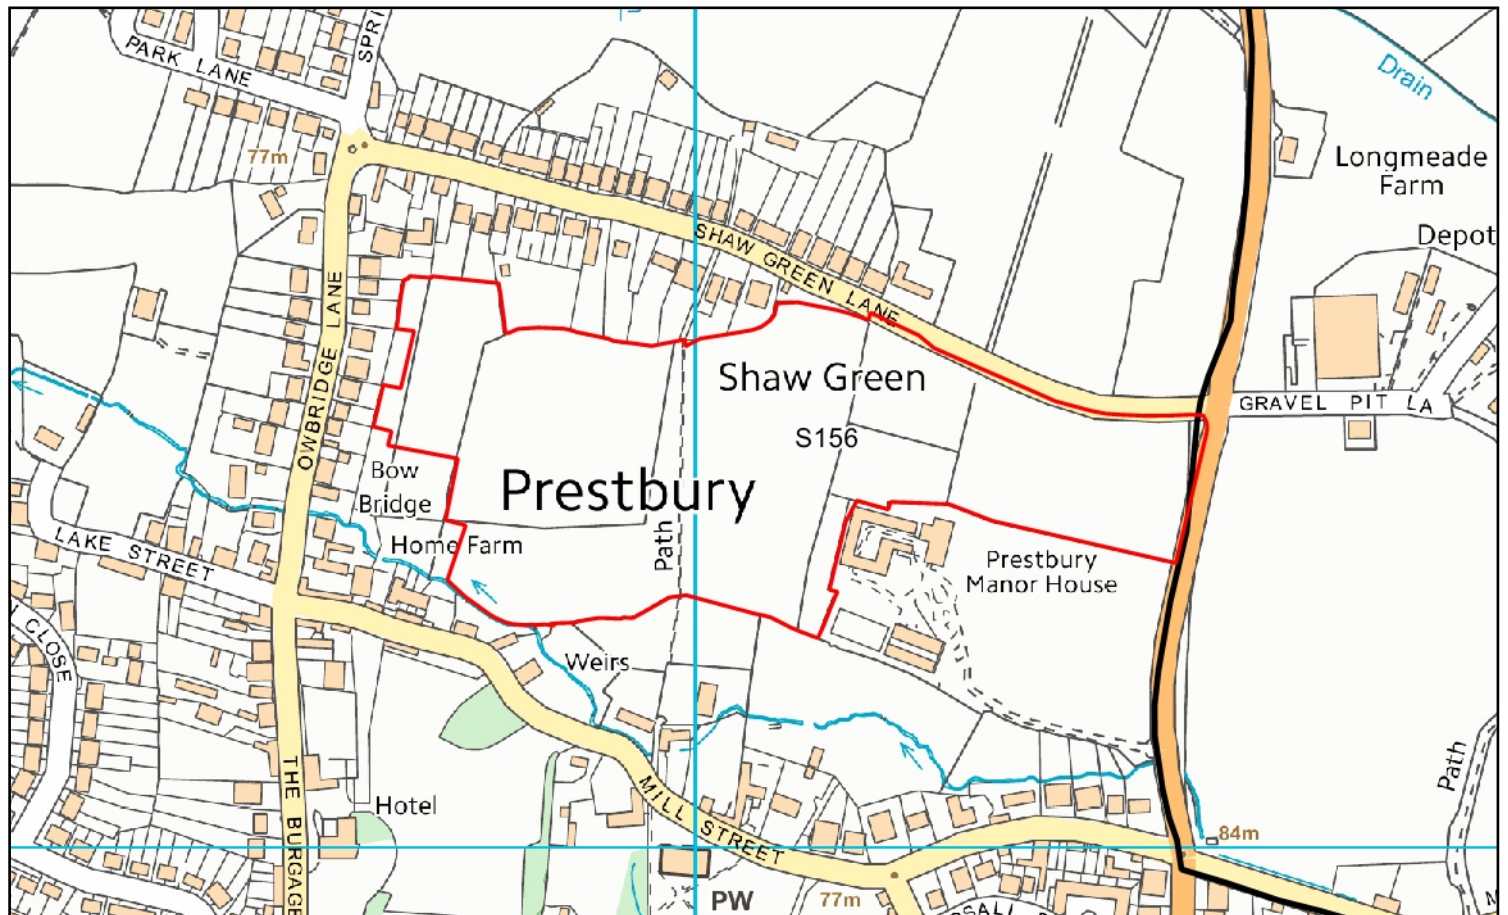

S141 - Land south of Wellinghill House
S142 - Land south-west of Wellinghill House

S143 - Land north of Park Lane

S144 - 210 Hatherley Road

Not to scale

S145 - Former Leckhampton reservoir

S146 - Victoria Ground, Prince's Street

Not to scale

Not to scale

Not to scale

S151 - Land at Morris Hill

**S152 - Land at Hyde Farm
(east and west)**

Not to scale

**S153 - Douglas Equipment,
Village Road**

Not to scale

S154 - Land at Home Farm

S155 - Land at The Reddings, west of Grovefield Way

S156 - Land at Shaw Green Lane, Prestbury

Not to scale

Not to scale

**S157 - Land at The Hayloft
(west/south), The Reddings**

**S158 - Land south of Up
Hatherley Way**