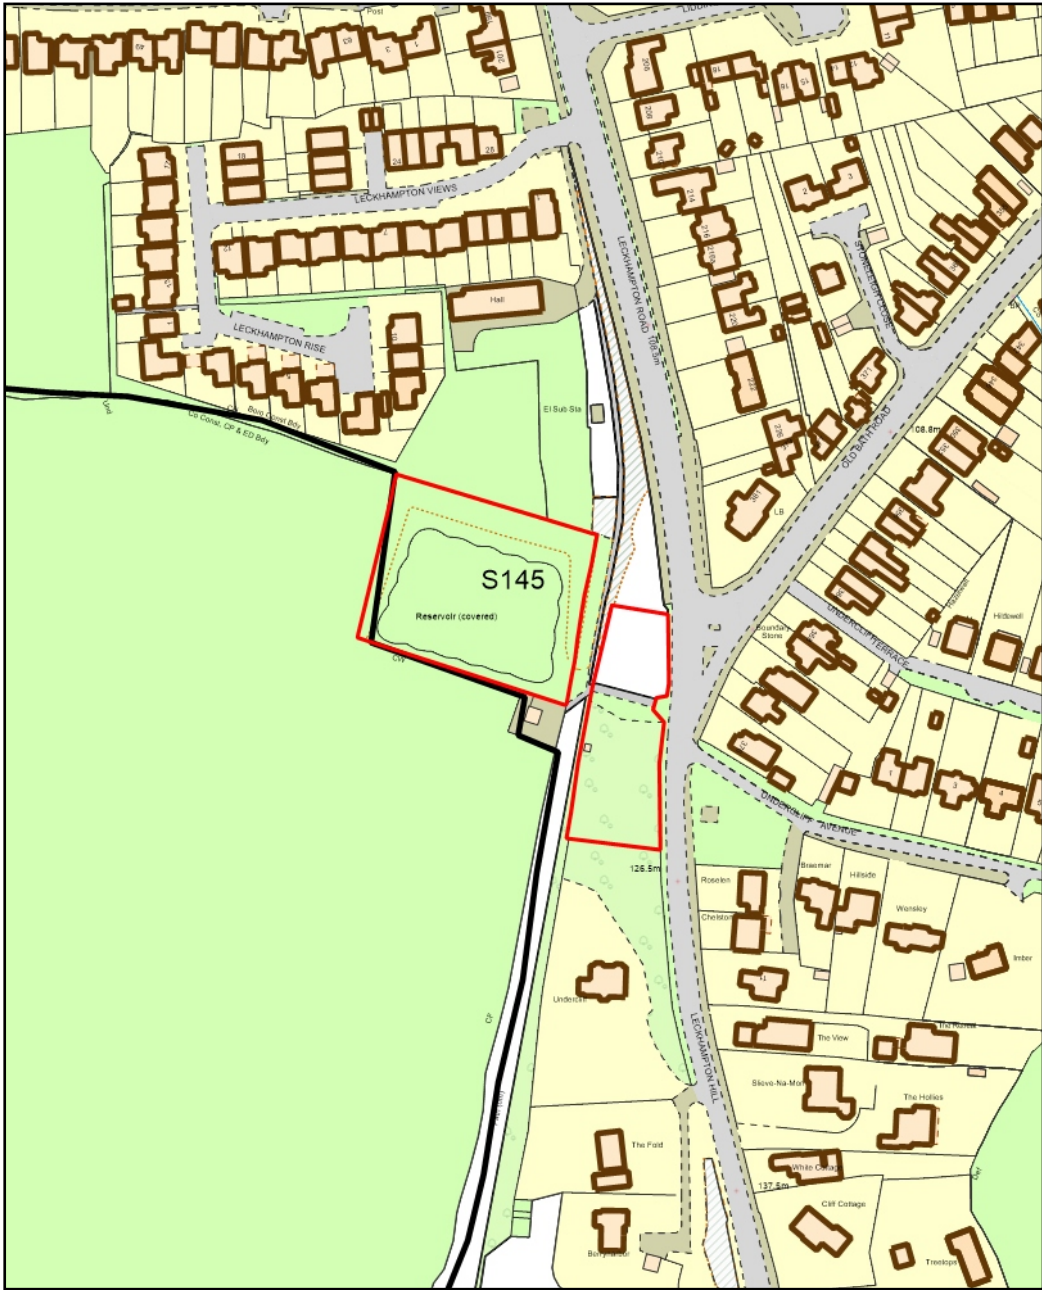

S141 - Land south of Wellinghill House
S142 - Land south-west of Wellinghill House

S143 - Land north of Park Lane

S144 - 210 Hatherley Road

Not to scale

S145 - Former Leckhampton reservoir

S146 - Victoria Ground, Prince's Street

Not to scale

Not to scale

Not to scale

S151 - Land at Morris Hill

**S152 - Land at Hyde Farm
(east and west)**

Not to scale

**S153 - Douglas Equipment,
Village Road**

Not to scale

S154 - Land at Home Farm

S155 - Land at The Reddings, west of Grovefield Way

S156 - Land at Shaw Green Lane, Prestbury

Not to scale

Not to scale

**S157 - Land at The Hayloft
(west/south), The Reddings**

**S158 - Land south of Up
Hatherley Way**