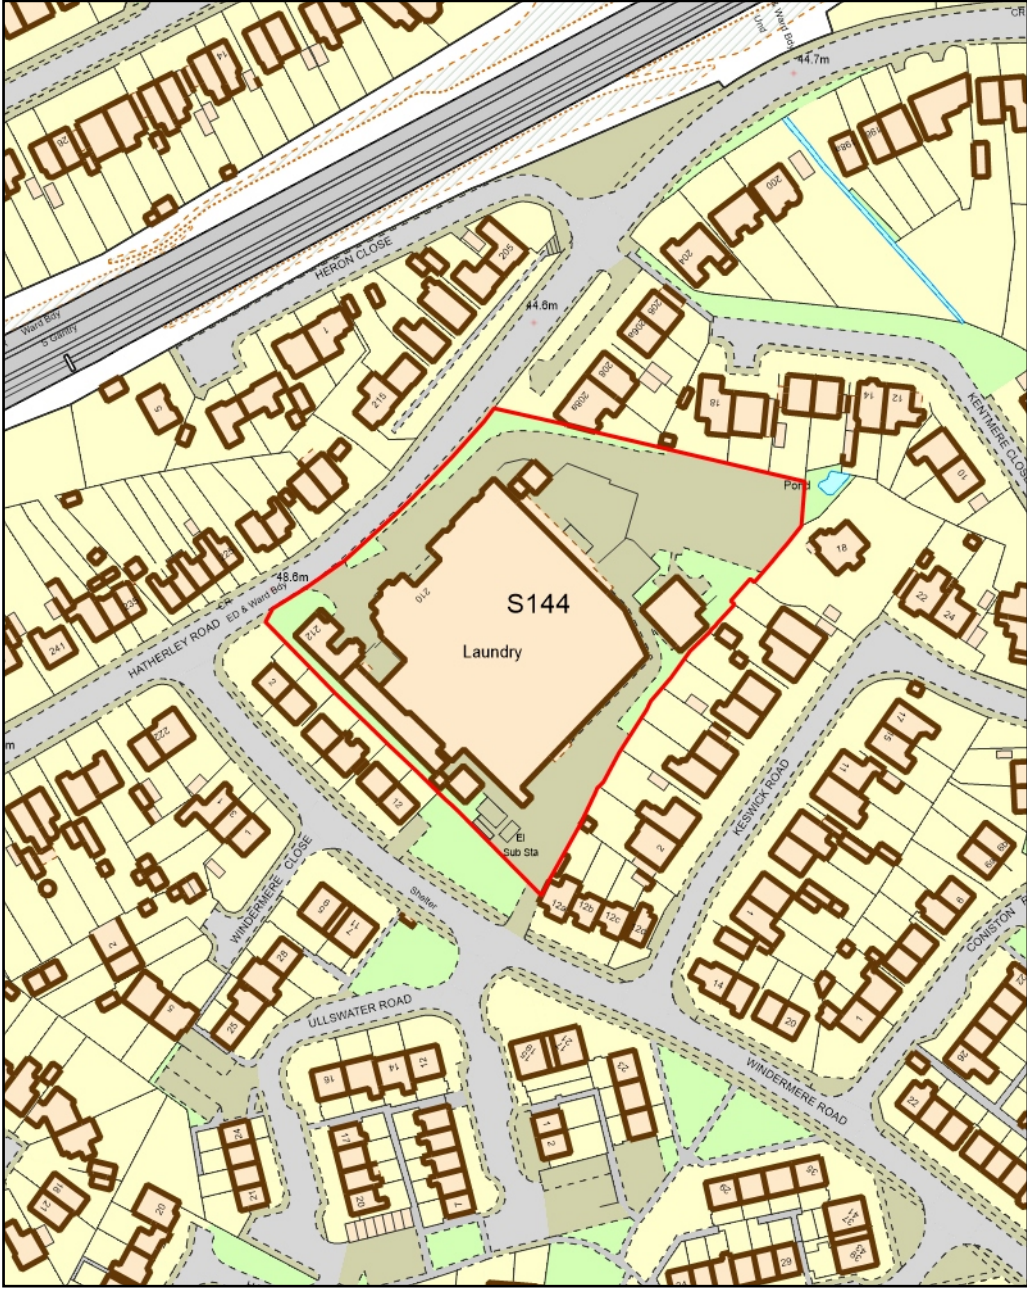

S141 - Land south of Wellinghill House
S142 - Land south-west of Wellinghill House

S143 - Land north of Park Lane

S144 - 210 Hatherley Road

Not to scale

S145 - Former Leckhampton reservoir

S146 - Victoria Ground, Prince's Street

Not to scale

Not to scale

Not to scale

S151 - Land at Morris Hill

**S152 - Land at Hyde Farm
(east and west)**

Not to scale

**S153 - Douglas Equipment,
Village Road**

Not to scale

S154 - Land at Home Farm

S155 - Land at The Reddings, west of Grovefield Way

S156 - Land at Shaw Green Lane, Prestbury

Not to scale

Not to scale

**S157 - Land at The Hayloft
(west/south), The Reddings**

**S158 - Land south of Up
Hatherley Way**