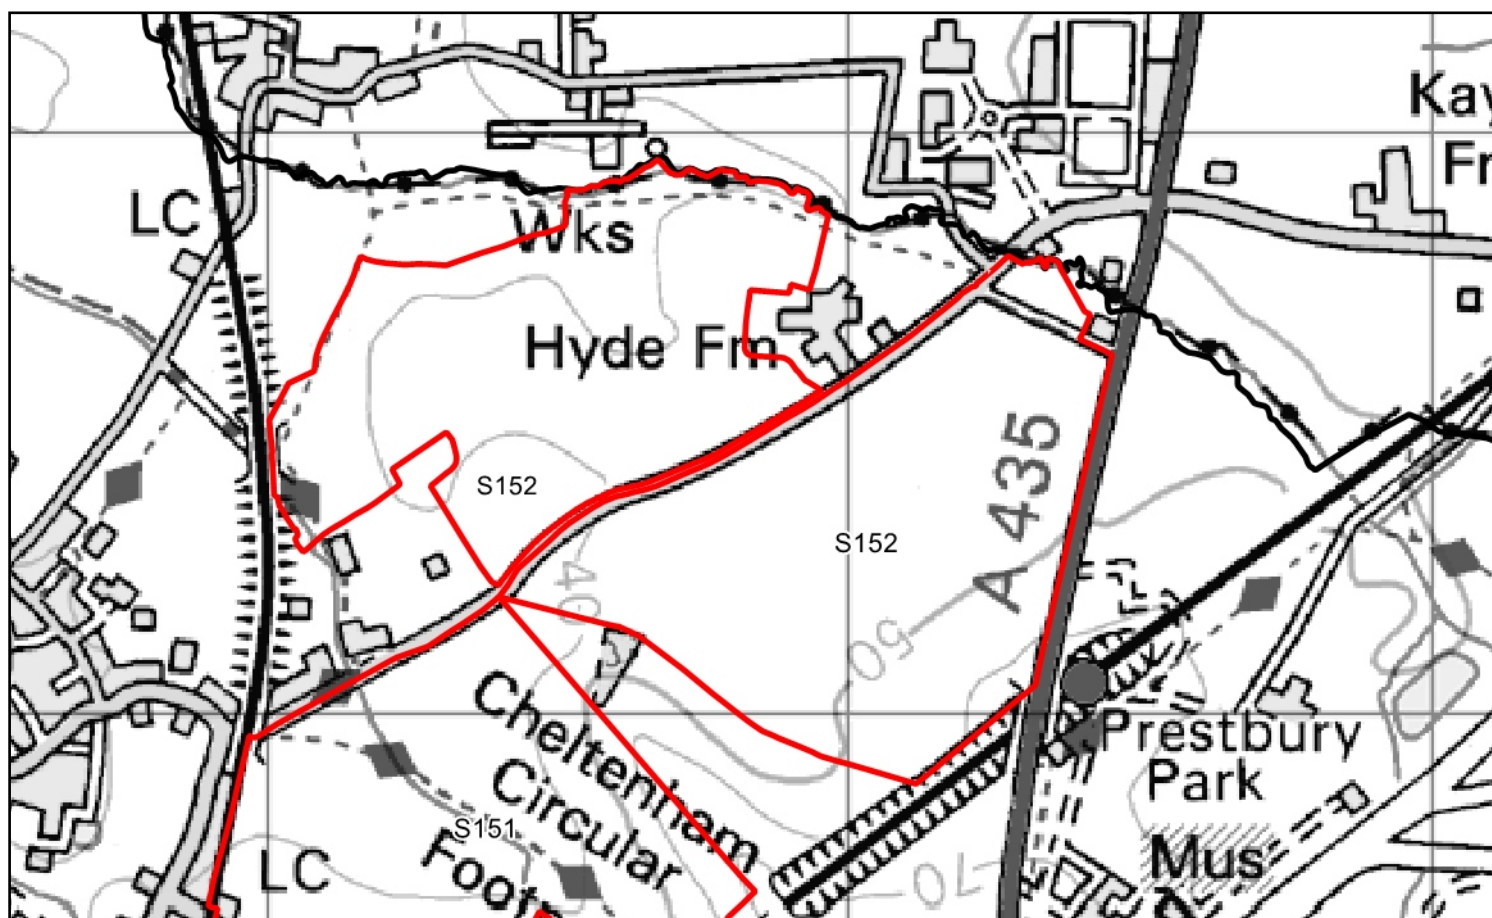

S141 - Land south of Wellinghill House
S142 - Land south-west of Wellinghill House

S143 - Land north of Park Lane

S144 - 210 Hatherley Road

Not to scale

S145 - Former Leckhampton reservoir

S146 - Victoria Ground, Prince's Street

Not to scale

Not to scale

Not to scale

S151 - Land at Morris Hill

**S152 - Land at Hyde Farm
(east and west)**

Not to scale

**S153 - Douglas Equipment,
Village Road**

Not to scale

S154 - Land at Home Farm

S155 - Land at The Reddings, west of Grovefield Way

S156 - Land at Shaw Green Lane, Prestbury

Not to scale

Not to scale

**S157 - Land at The Hayloft
(west/south), The Reddings**

**S158 - Land south of Up
Hatherley Way**