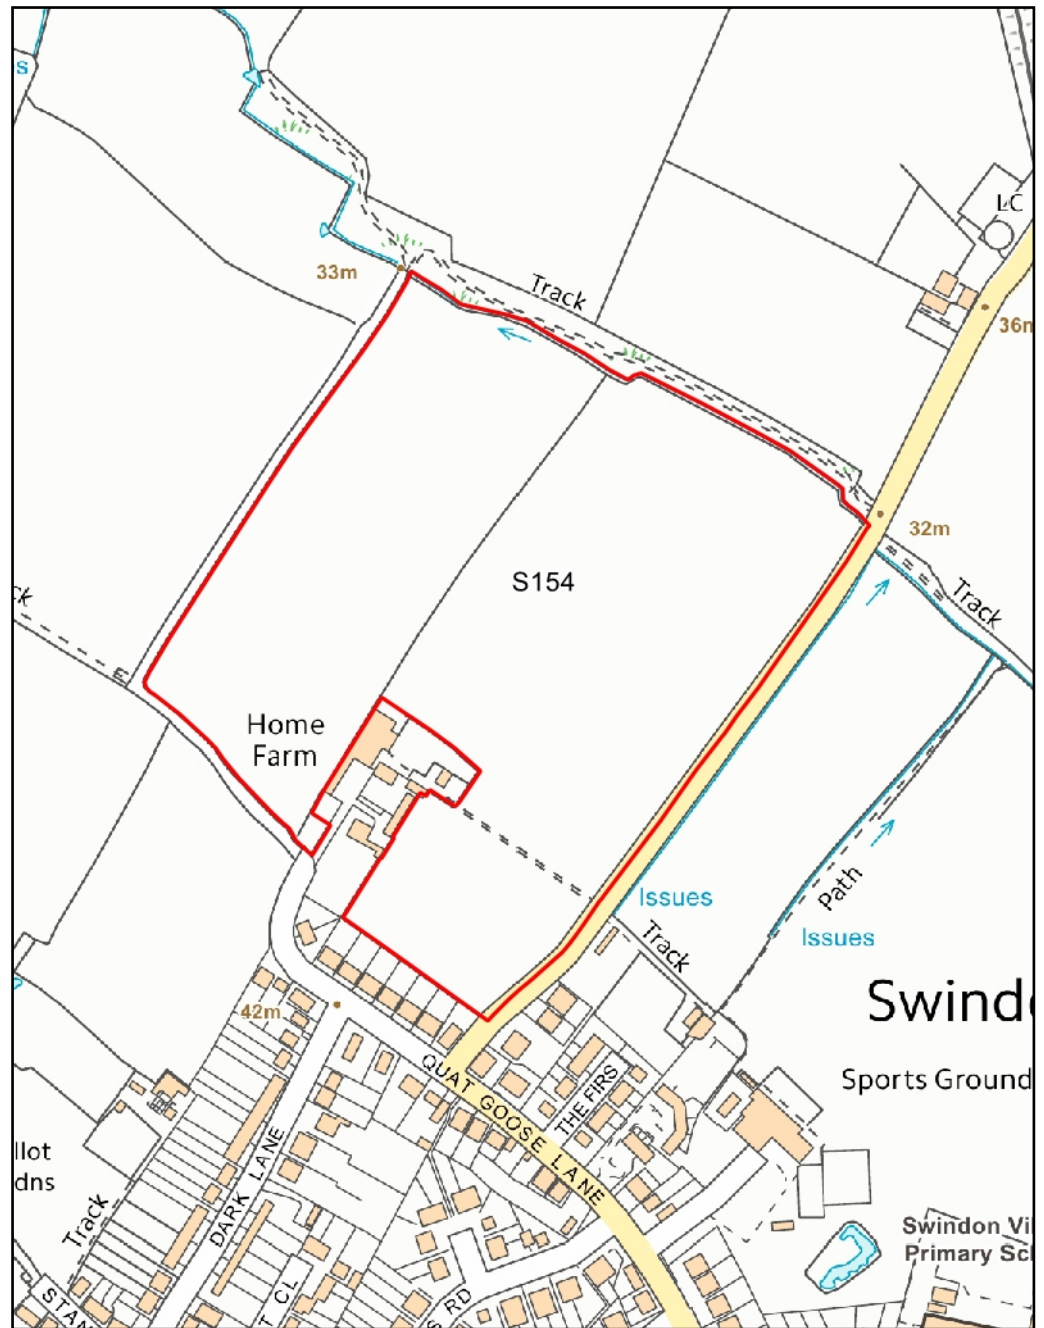

S141 - Land south of Wellinghill House
S142 - Land south-west of Wellinghill House

S143 - Land north of Park Lane

S144 - 210 Hatherley Road

Not to scale

S145 - Former Leckhampton reservoir

S146 - Victoria Ground, Prince's Street

Not to scale

Not to scale

Not to scale

S151 - Land at Morris Hill

**S152 - Land at Hyde Farm
(east and west)**

Not to scale

**S153 - Douglas Equipment,
Village Road**

Not to scale

S154 - Land at Home Farm

S155 - Land at The Reddings, west of Grovefield Way

S156 - Land at Shaw Green Lane, Prestbury

Not to scale

Not to scale

**S157 - Land at The Hayloft
(west/south), The Reddings**

**S158 - Land south of Up
Hatherley Way**