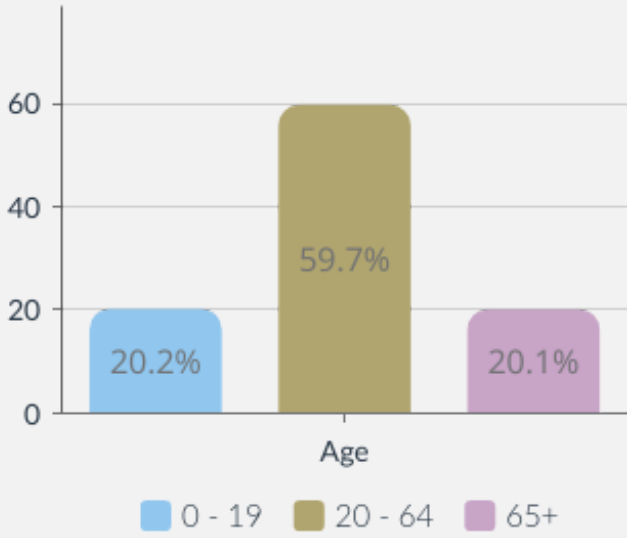

## POPULATION

# 5562

People live in this ward

### Age