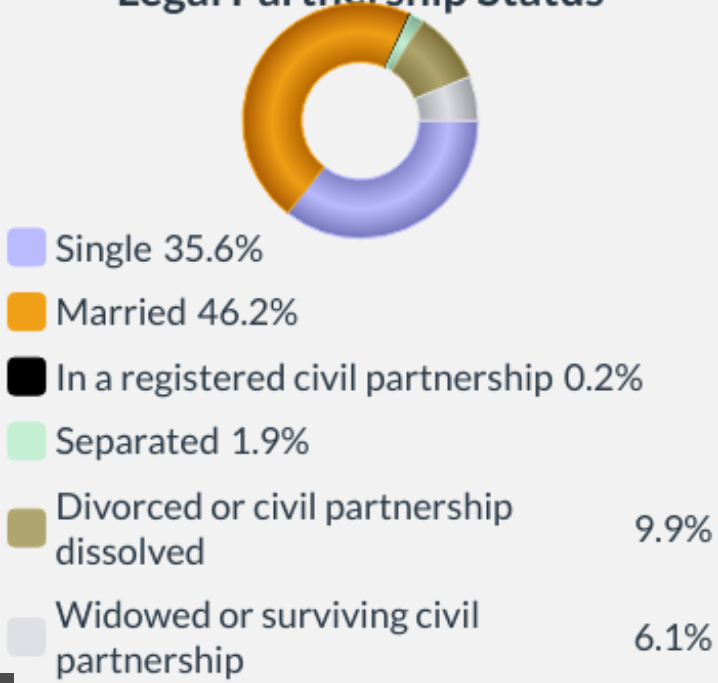

Legal Partnership Status