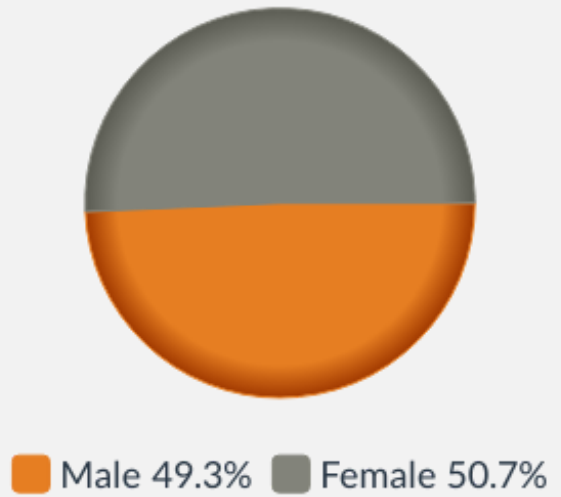

POPULATION

5562

People live in this ward

Age

Sex

Legal Partnership Status

Disability under Equality Act

Ethnic Group

English, Welsh, Scottish, Northern Irish, British

81.4%

Other White

7.1%

Asian, Asian British or Asian Welsh

6.6%

Mixed or multiple ethnic groups

2.2%

Other ethnic group

1%

Black, Black British, Black Welsh, Caribbean, African

1%

Irish

0.4%

Roma

0.2%

Gypsy or Irish traveller

0.1%

Religion

Christian

46%

No religion

41.5%

Not answered

6.2%

Hindu

2.7%

Muslim

2.6%

Buddhist

0.6%

Other religion

0.3%

Jewish

0.1%

Sikh

0%